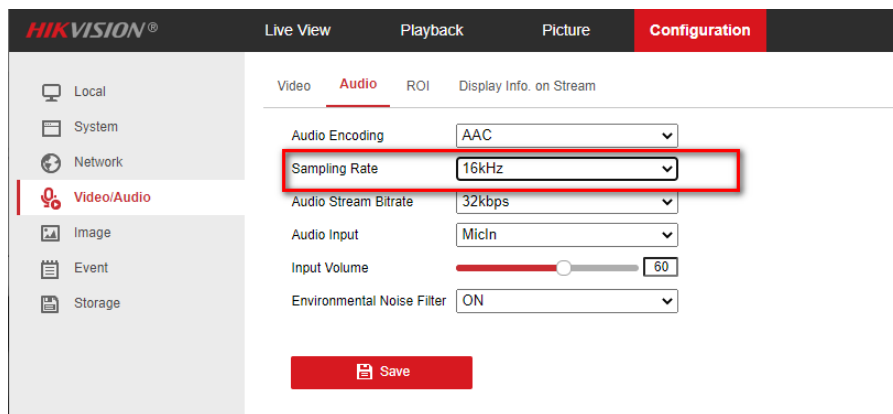

2. Onvif associated with the latest ODM tools can run reports.

3. Perimeter Metadata supports superimposed rule box.
4. Fixed the lack of "channel name" in smart event picture-capture push.
5. Fixed the issue that audio sampling rate configuration as 44.1KHz and restart was restored to 16Khz.