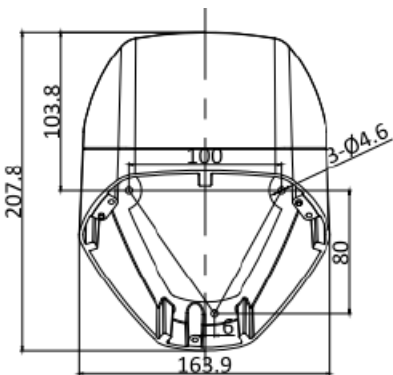

AB-FE45

45° Angled Base Mount for Fisheye Camera

- Aluminum Alloy Material with Surface Spray Treatment
- Designed for DS-2CD63xxFxx-Ix Series Cameras

Pay attention to color matching. The bracket should be installed on a flat wall. The wall must be capable of supporting over three times the total weight of the camera and mount. The maximum load capacity of the bracket is 5 kg.

Available Model: AB-FE45

Dimensions

Specifications

AB-FE45	
Appearance	Hikvision White
Range of Application	45° Angled Base Mount for Fisheye Camera
Material	Aluminum Alloy
Dimension	6.46" x 6.02" x 0.55" (164 mm x 153 mm x 13.9 mm)
Weight	8.99 oz. (255 g)