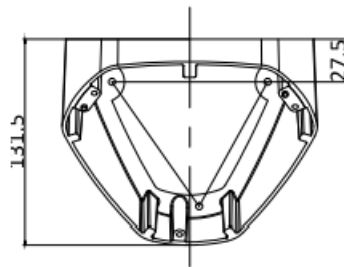

AB-FE45

45° Angled Base Mount for Fisheye Camera

- Aluminum Alloy Material with Surface Spray Treatment
- Designed for DS-2CD63xxFxx-Ix Series Cameras

Pay attention to color matching. The bracket should be installed on a flat wall. The wall must be capable of supporting over three times the total weight of the camera and mount. The maximum load capacity of the bracket is 5 kg.

Available Model: AB-FE45

Dimensions

Specifications

AB-FE45	
Appearance	Hikvision White
Range of Application	45° Angled Base Mount for Fisheye Camera
Material	Aluminum Alloy
Dimension	6.46" x 6.02" x 0.55" (164 mm x 153 mm x 13.9 mm)
Weight	8.99 oz. (255 g)