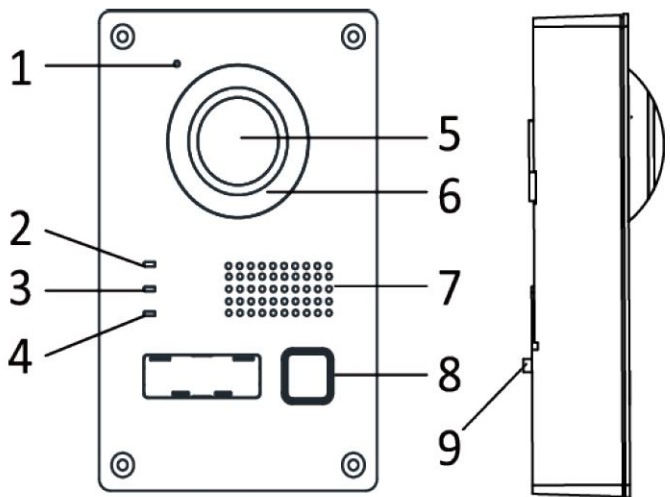

Specifications

DS-KV8103-IME2	
System Parameters	
Processor	High-performance embedded SOC processor
Operating System	Embedded Linux operating system
Video Parameters	
Camera	CMOS low illumination 2 MP HD colorful 155° fisheye camera
Video Compression Standard	H.264
Resolution	1920 x 1080
Video Frame Rate	30 fps
Audio Parameters	
Audio Input	Built-in omnidirectional microphone
Audio Output	Built-in loudspeaker
Audio Compression Standard	G.711u
Audio Compression Rate	64 kbps
Audio Quality	Noise suppression and echo cancellation
Access Control Parameters	
Exit Button	Door opening exit button
Door Magnetic Detection	Door magnetic status detection
Light Supplement	
Light Supplement Mode	IR supplement
Network Parameters	
Ethernet	10/100 mbps self-adaptive Ethernet
Network Protocol	TCP/IP
Alarm Parameters	
Alarm Input	Door magnetic alarm, tampering alarm
Device Interfaces	
Network Interface	Two-wire interface
RS-485	1 RS-485 half-duplex port
I/O Input	2
I/O Output	1-ch 12 VDC output
General	
Material	Stainless steel
Power Supply	24 VDC, PoE (DS-KAD709)
Power Consumption	≤12 W
Working Temperature	-22° F to 140° F (30° C to 60° C)
Working Humidity	10 to 90%
IP Protection Level	IP65
Dimensions (L x W x H)	6.42" x 4.09" x 1.73" (163 mm x 104 mm x 44 mm)

Appearance and Interfaces

1.	Microphone
2.	Calling Indicator
3.	Speaking Indicator
4.	Open Door Indicator
5.	Built-In Camera
6.	Supplement Light
7.	Loudspeaker
8.	Call Button
9.	Tamper Button