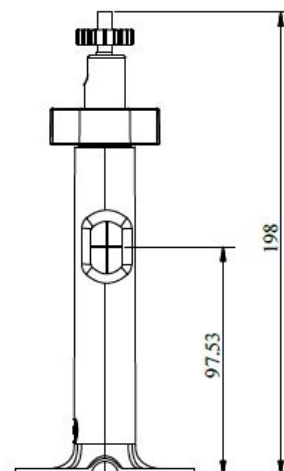

### Pendant Mount

- Aluminum Alloy Material with Surface Spray Treatment
- Built-In Cable Hole
- Adjustable Angle for Installation

Waterproof rubber is necessary for outdoor application. The wall must be capable of supporting at least three times as much as the total weight of the camera and the mount. The mount's maximum load capacity is 4.41 lbs (2 kg).

### Specifications

PP2	
<b>Camera</b>	
Appearance	Hikvision White
Material	Aluminum Alloy
Dimension	7.80" × 3.03" × 3.03" [198 mm x 77 mm x 77 mm]
Weight	0.364 lbs [0.165 kg]

### Dimensions

Unit: mm