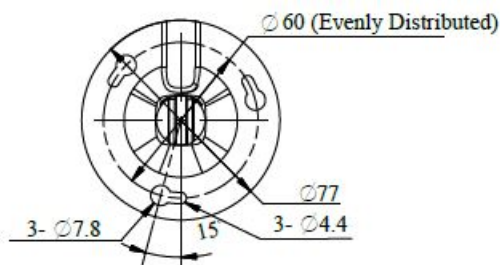

### Pendant Mount

- Aluminum Alloy Material with Surface Spray Treatment
- Built-In Cable Hole
- Adjustable Angle for Installation

Waterproof rubber is necessary for outdoor application. The wall must be capable of supporting at least three times as much as the total weight of the camera and the mount. The mount's maximum load capacity is 4.41 lbs (2 kg).

### Specifications

PP2	
<b>Camera</b>	
Appearance	Hikvision White
Material	Aluminum Alloy
Dimension	7.80" × 3.03" × 3.03" [198 mm x 77 mm x 77 mm]
Weight	0.364 lbs [0.165 kg]

### Dimensions

Unit: mm