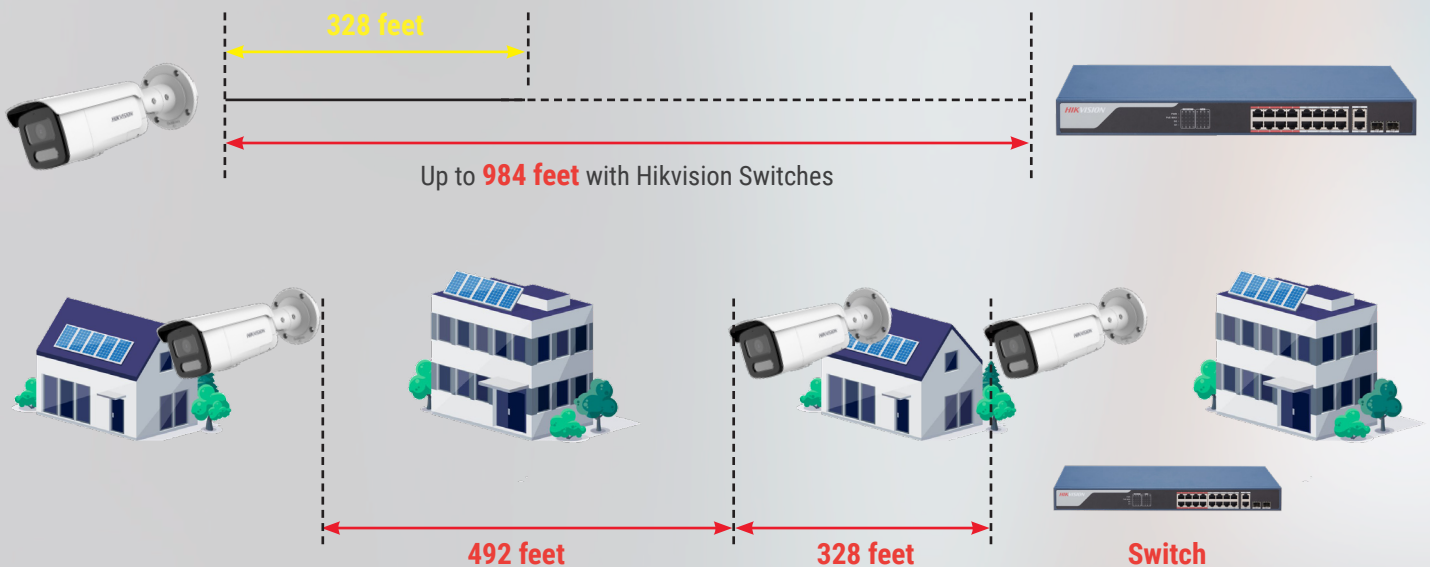

MAXIMUM 984 FT. LONG DISTANCE TRANSMISSION