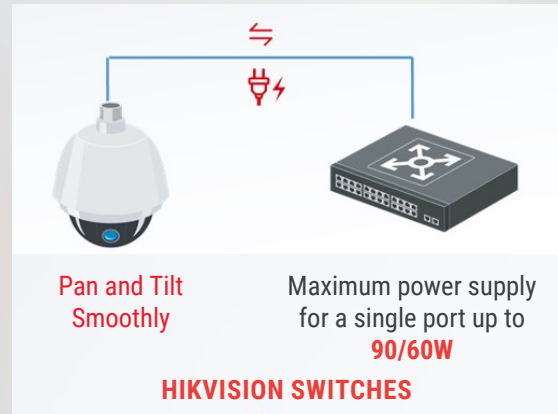

60W/90W POWER SUPPLY