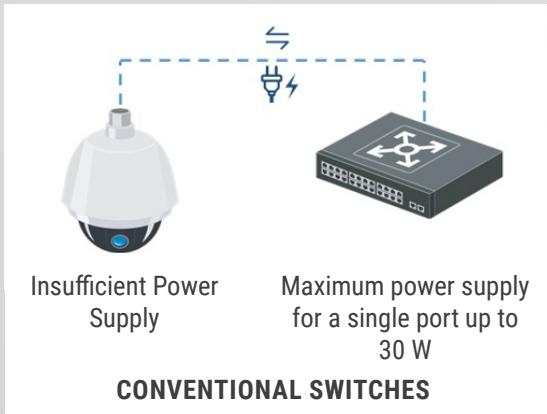

60W/90W POWER SUPPLY