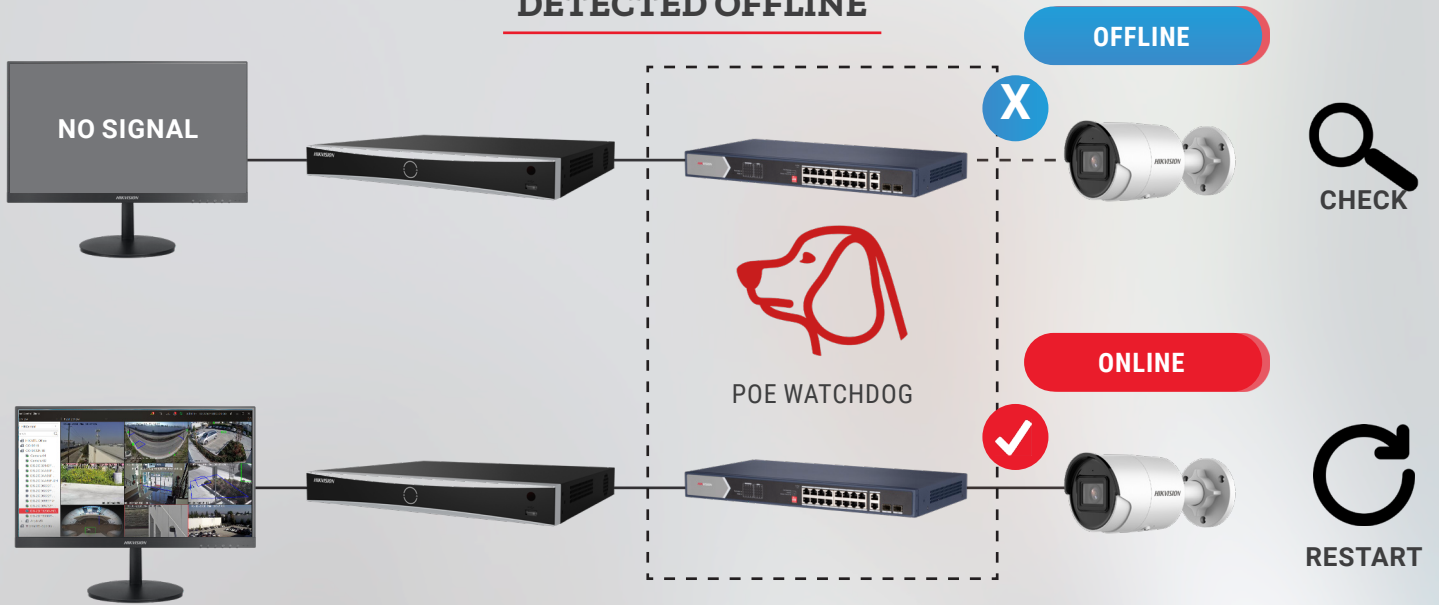

## POWERFUL

Up to 90W per PoE Port Gigabit Switch delivers a substantial power source for high-power consumption cameras like Network Speed Domes, Multi-Lens Cameras, and TandemVu PTZs. Up to 984 feet long distance for transmission simplifies installation and reduces costs.

### VISUAL TOPOLOGY

\*\*Topology and direct camera pre-view with PTZ control only available in Smart Managed Switches Series

### CAMERA LIVE VIEW

## AUTO-RESTART CAMERA WHEN DETECTED OFFLINE