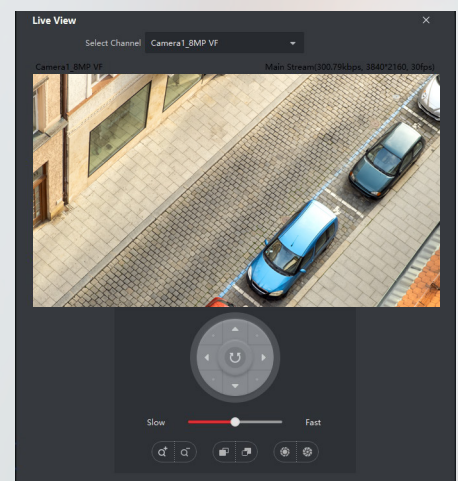

CAMERA LIVE VIEW