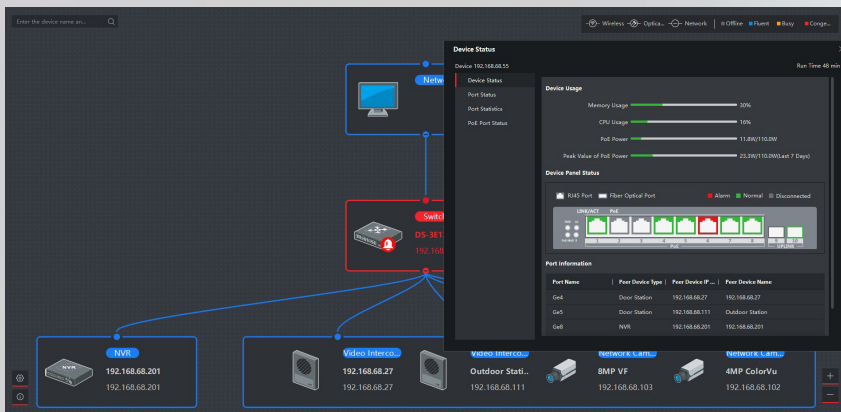

## VISUAL

Dashboard provides visual system health status and sends real-time alerts, enables live camera views, and configuration to save integrators and users time by simplifying daily troubleshooting, maintenance, and management. (Available on both 100 Mbps & GB Smart Managed Switches)

## SECURE

Auto-restart cameras once they are detected offline to secure video recording and ensure all critical events are captured.

## PERFORMANCE

Key features like VLANs for segmenting, QoS for traffic prioritization, port bandwidth controls, and SNMP monitoring uplevel your network management. (Available on Gigabyte Smart Managed Series Switches)

### VISUAL TOPOLOGY

\*\*Topology and direct camera pre-view with PTZ control only available in Smart Managed Switches Series