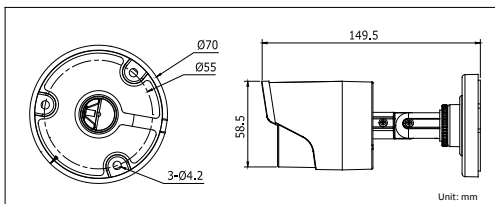

#### Dimensions

#### Order Model

DS-2CE16C2T-IR

DS-2CE16C2T-IR	
Camera	
Image Sensor	1/3" progressive scan CMOS
HD-TVI Resolution	1280 x 720
Minimum Illumination	0.043 lux @ (f/2.5, AGC on), 0 lux with IR
Shutter Speed	1/30 sec. to 1/50,000 sec.
Lens	3.6 mm, f/2.5 (2.8 mm, 6 mm optional), angle of view: 76.88° (3.6 mm), 99.73° (2.8 mm), 50.1° (6 mm)
Lens Mount	M12
Angle Adjustment	Pan: 0° to 360°, tilt: 0° to 90°, rotation: 0° to 360°
Day/Night	IR cut filter
Synchronization	Internal synchronization
Video Frame Rate	30 fps @ 720p
HD Video Output	1 analog HD output
S/N Ratio	More than 62 dB
General	
Working Temperature/Humidity	-40° C to 60° C (-40° F to 140° F) Humidity 90% or less (non-condensing)
Power Supply	12 VDC
Power Consumption	Maximum 3.5 W
Ingress Protection	IP66
IR Range	Up to 65 feet IR range
Dimensions	Φ70 mm × 149.5 mm (Φ2.76" × 5.89")
Weight	360 g (0.79 lb.)