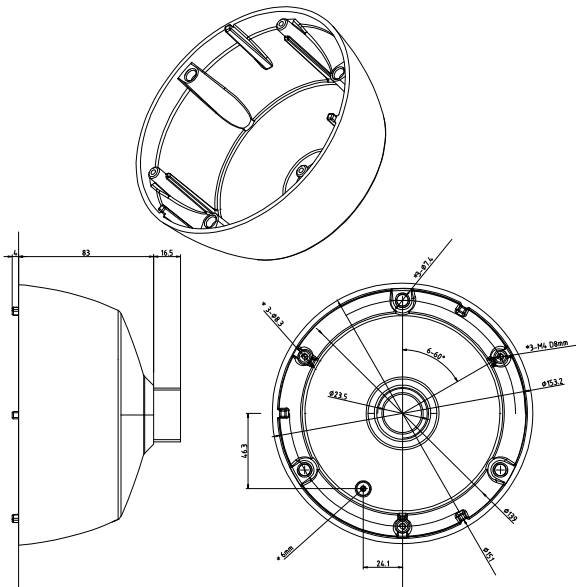

PC160 Pendant Cap for Dome Camera

PC160	
Appearance	Hikvision white
Range of Application	Pendant cap for dome camera
Material	Aluminum alloy
Dimension	Φ160 mm x 99.5 mm (6.3" x 3.9")
Weight	500 g (17.64 ozs)

Features

- Aluminum Alloy Material with Surface Spray Treatment
- Waterproof Design

NOTES: Pay attention to color matching.

Dimensions

NOTE: The actual bracket may vary from the picture above.

Fits the Following Cameras