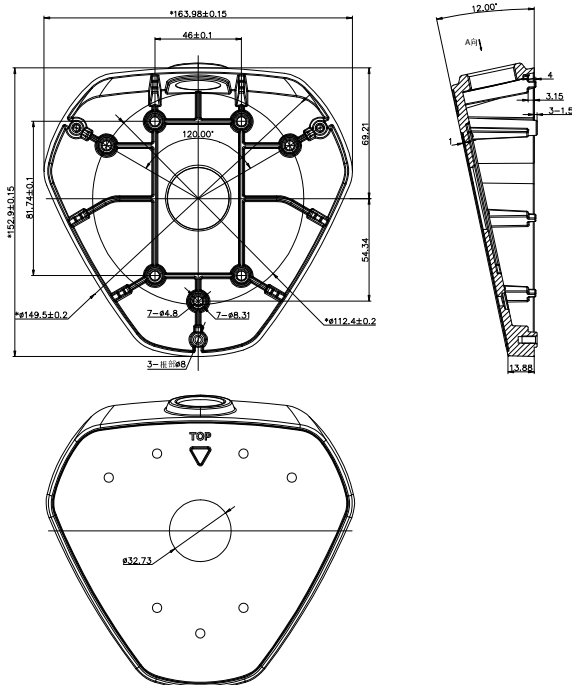

AB-FE Angled Base Mount for Fisheye Camera

Features

- Aluminum Alloy Material with Surface Spray Treatment

Dimensions

NOTE: The actual bracket may vary from the picture above.

Fits Camera Models

DS-2CD63xxFxx-Ix

Order Model

AB-FE

	AB-FE
Appearance	Hikvision white
Range of Application	Angled Base Mount for fisheye camera
Material	Aluminum alloy
Dimension	164 mm x 153 mm x 13.9 mm (6.46" x 6.02" x .55")
Weight	255 g (8.99 ozs.)

NOTES: Pay attention to color matching.

Install mount on flat ceiling.

The ceiling must be capable of supporting over three times as much as the total weight of the camera and the mount.

Maximum load capacity of the mount is 5 kg.