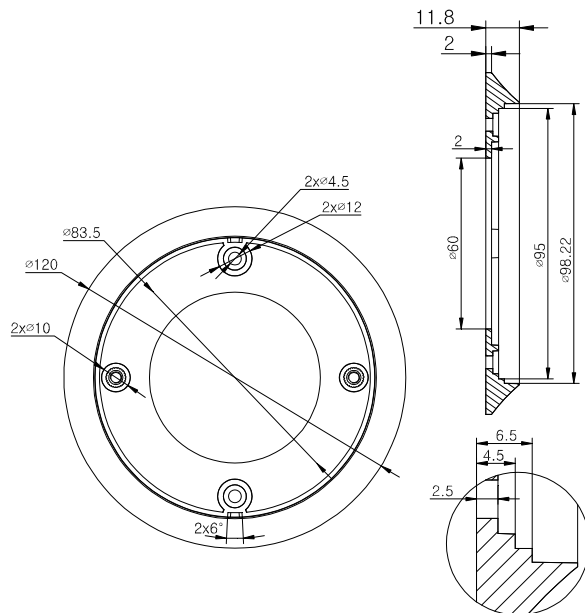

## GP100 Single Gang Plate

### Specifications

	GP100
Appearance	Hikvision white
Range of Application	Single gang plate
Material	Aluminum alloy
Dimension	Φ120 mm × 12 mm (4.72" x 0.47")
Weight	30 g (1.06 ozs)

### Dimensions

**NOTE:** The actual bracket may vary from the picture above.

**NOTES:** Pay attention to color matching.

Install plate on flat surface.

The wall must be capable of supporting over three times as much as the total weight of the camera and the plate.

Maximum load capacity of the plate is 5 kg (11.02 lbs)