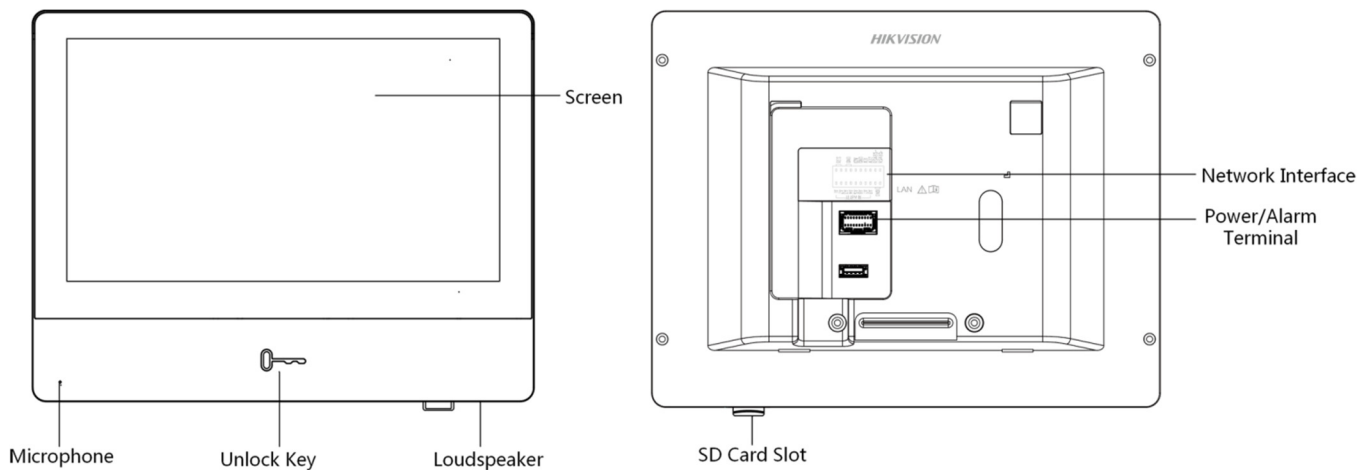

Specifications

DS-KH8350-WTE1	
System	
Memory	128 MB
Flash	32 GB
Operation System	Embedded Linux operating system
Display	
Display Screen	7" colorful IPS LCD
Display Resolution	1024 x 600
Operation Method	Capacitive touch screen, physical button
Audio	
Audio Input	Built-in omnidirectional microphone
Audio Output	Built-in loudspeaker
Audio Compression Standard	G.711 U
Audio Compression Rate	64 kbps
Audio Quality	Noise suppression and echo cancellation
Network	
Wired Network	10/100 Mbps self-adaptive Ethernet
Wireless Network	Wi-Fi 802.11b/g/n
Network Protocol	TCP/IP, SIP, RTSP
Network Interface	1-port self-adaptive RJ-45 10/100 Mbps
Alarm Input	8-ch alarm inputs
I/O Output	2
TF Card	Up to 32 GB, SD 2.0 or lower
RS-485	Supported
General	
Power Supply	12 VDC/1 A, IEEE802.3af, standard PoE
Power Supply via Detector	12 V, 200 mA
Power Consumption	≤7 W
Working Temperature	14° to 131° F (-10° to 55° C)
Working Humidity	10% to 95% non-condensing
Dimensions (W × H × D)	7.09" x 5.51" x 0.88" (180 mm x 140 mm x 22.4 mm)
Mounting	Surface mount
Certification	FCC, IC, CE, C-TICK, ROHS, REACH, WEEE, UL, CB, RCM

Appearance and Interface