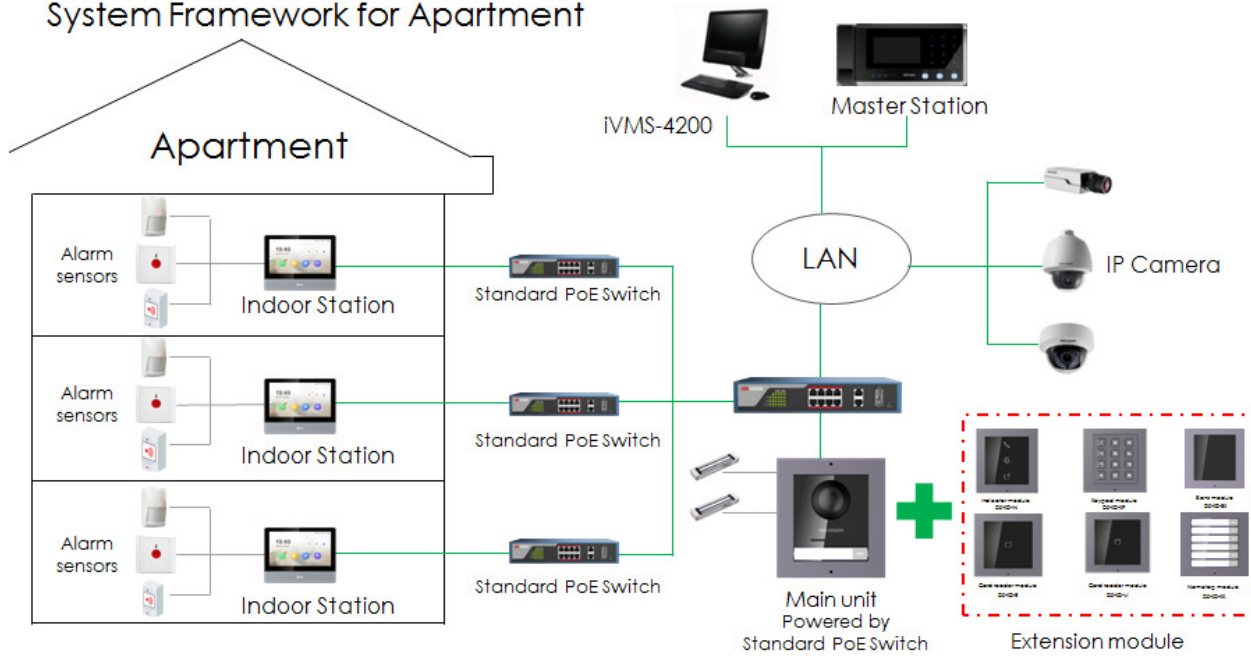

Typical Application

System Framework for Apartment

Accessories (not included)