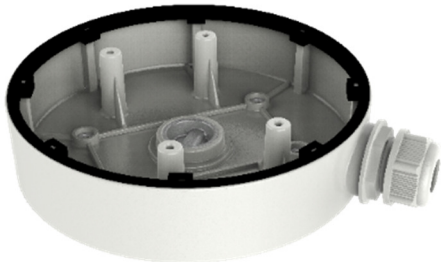

CB155(B) Junction Box

- Aluminum Alloy with Surface Spray Treatment
- With Cable Outlet(s)
- Indoor and Outdoor Use

The mount should be installed on a flat surface. Waterproof rubber gasket (included) is necessary for outdoor application.

The wall must be capable of supporting at least three times as much as the total weight of the camera and the junction box.

The maximum load capacity of the junction box is 2 kg (4.4 lb).

Available Model

CB155: Hikvision white

CB155B: Black

Specifications

	CB155	CB155B
Description	Junction Box	
Appearance	Hikvision white	Black
Material	Aluminum alloy	
Dimension	Φ155 mm × 36 mm (Φ6.1" × 1.42")	
Weight	300 g (0.66 lb)	

Dimensions