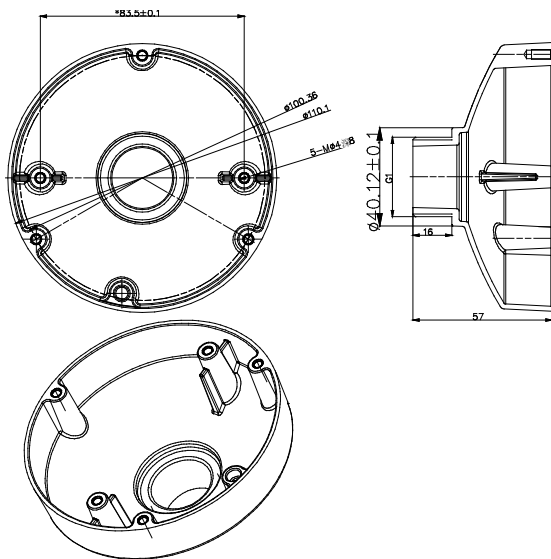

PC110(B)

Pendant Cap for Dome Camera

	PC110	PC110B
Appearance	Hikvision white	Black
Range of Application	Pendant cap for dome camera	
Material	Aluminum alloy	
Dimension	110 mm x 57 mm (4.33" x 2.24")	
Weight	132 g (4.66 ozs)	

NOTES: Pay attention to color matching.

Order Model:

PC110: Hikvision white

PC110B: Black

- Aluminum Alloy Material with Surface Spray Treatment
- Waterproof Design

Dimensions

NOTE: The actual bracket may vary from the picture above.

Fits the Following Cameras

- DS-2CD21xxFWD-IS
- DS-2CD21x2F-I
- DS-2CD21x2F-IWS
- DS-2CE56C5T-IT1
- DS-2CE56D1T-VPIR
- DS-2CE56D5T-IT3
- DS-2CE56C2N-IT3