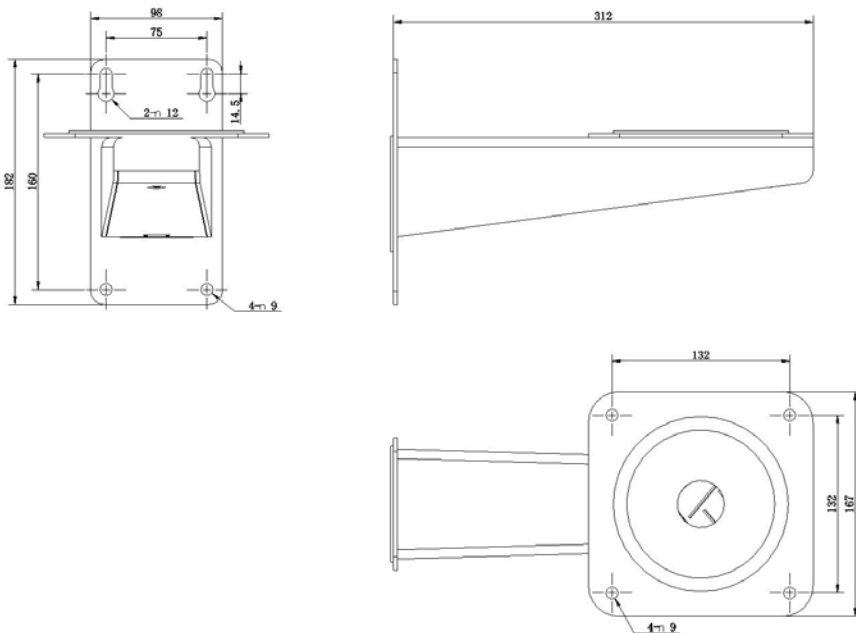

WBPT-S

Wall Mount Bracket for DS-2DY5223IW-AE

- Steel Material with Surface Spray Treatment
- Hikvision White

The WBPT-S wall mount bracket, constructed of steel and painted in Hikvision white, is designed for the DS-2DY5223IW-AE compact upright PTZ.

Available Model: WBPT-S

Dimensions

Specifications

WBPT-S	
Appearance	Hikvision White
Material	Steel
Dimension	6.57" x 7.17" x 12.17" (167 x 182 x 309 mm)
Weight	5.14 lbs (2.33 kg)

Accessories