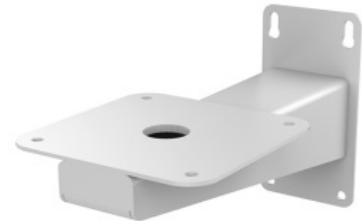

WBPT-S

Wall Mount Bracket for DS-2DY5223IW-AE

- Steel Material with Surface Spray Treatment
- Hikvision White

The WBPT-S wall mount bracket, constructed of steel and painted in Hikvision white, is designed for the DS-2DY5223IW-AE compact upright PTZ.

Available Model: WBPT-S

Dimensions

Specifications

WBPT-S	
Appearance	Hikvision White
Material	Steel
Dimension	6.57" x 7.17" x 12.17" (167 x 182 x 309 mm)
Weight	5.14 lbs (2.33 kg)

Accessories