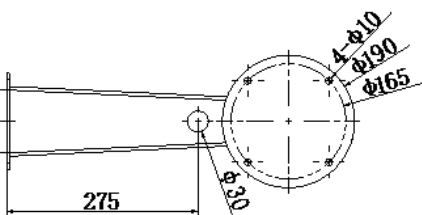

WBPT

Wall Mount Bracket for Upright PTZ Camera Systems

- Steel Material with Surface Spray Treatment
- Hikvision White

The bracket should be installed on a flat wall. The wall must be capable of supporting over 3 times the total weight of the camera and bracket. The maximum bracket load capacity is 50 kg.

Available Model: WBPT

Dimensions

*units in mm

Specifications

	WBPT
Appearance	Hikvision White
Material	Steel
Dimension	7.48" x 7.87" x 19.69" (190 x 200 x 500 mm)
Weight	12.57 lbs (5.7 kg)