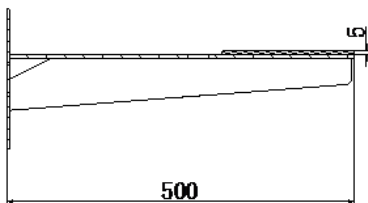

WBPT

Wall Mount Bracket for Upright PTZ Camera Systems

- Steel Material with Surface Spray Treatment
- Hikvision White

The bracket should be installed on a flat wall. The wall must be capable of supporting over 3 times the total weight of the camera and bracket. The maximum bracket load capacity is 50 kg.

Available Model: WBPT

Dimensions

*units in mm

Specifications

	WBPT
Appearance	Hikvision White
Material	Steel
Dimension	7.48" x 7.87" x 19.69" (190 x 200 x 500 mm)
Weight	12.57 lbs (5.7 kg)