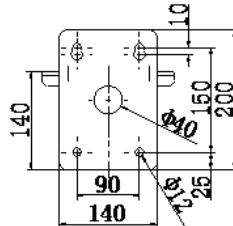

WBPT

Wall Mount Bracket for Upright PTZ Camera Systems

- Steel Material with Surface Spray Treatment
- Hikvision White

The bracket should be installed on a flat wall. The wall must be capable of supporting over 3 times the total weight of the camera and bracket. The maximum bracket load capacity is 50 kg.

Available Model: WBPT

Dimensions

*units in mm

Specifications

	WBPT
Appearance	Hikvision White
Material	Steel
Dimension	7.48" x 7.87" x 19.69" (190 x 200 x 500 mm)
Weight	12.57 lbs (5.7 kg)