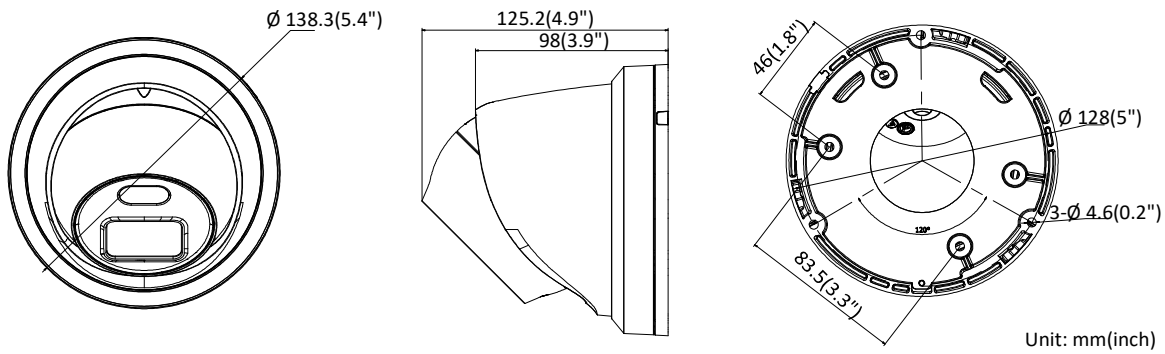

Dimensions

Accessories (not included)

NOT INCLUDED					
PC140 Pendant Cap	CB140PT Conduit Box	WML Long Wall Mount with Back Box	CPM Ceiling Pendant Mount	CM Corner Mount	PM Pole Mount
Requires PC140