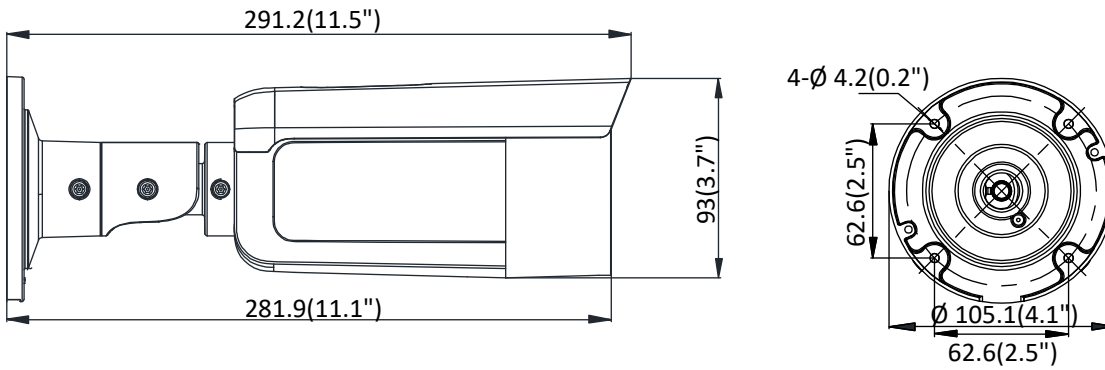

Dimensions

Unit: mm(inch)

Accessories

NOT INCLUDED			
CBS Junction Box	CB130 Junction Box	CM Corner Mount	PM Pole Mount