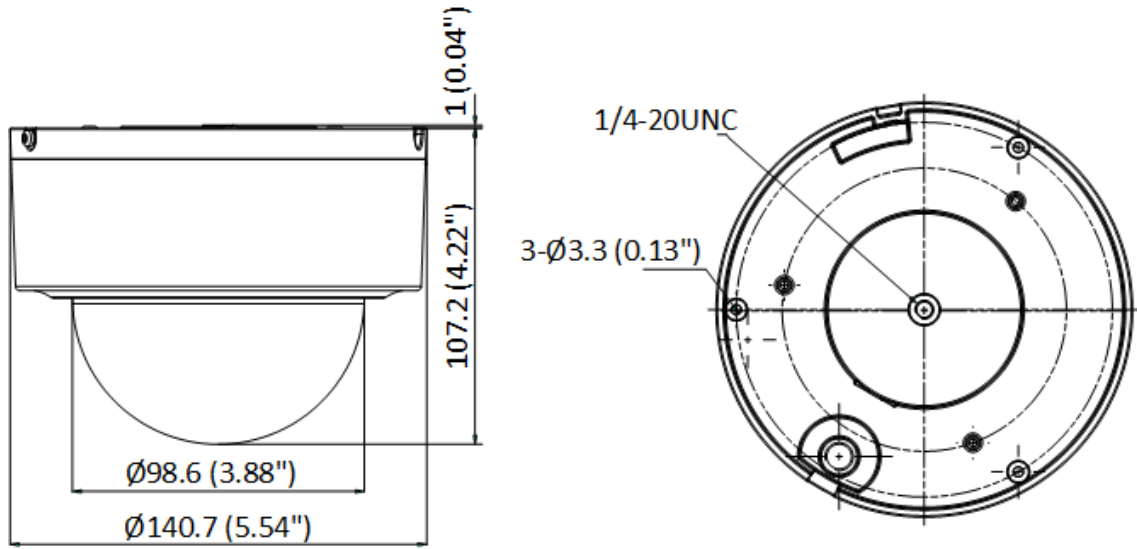

Unit: mm (inch)

▪ **Accessory**

▪ **Optional**

CB140PT	RCM-4	PC140PT +WML