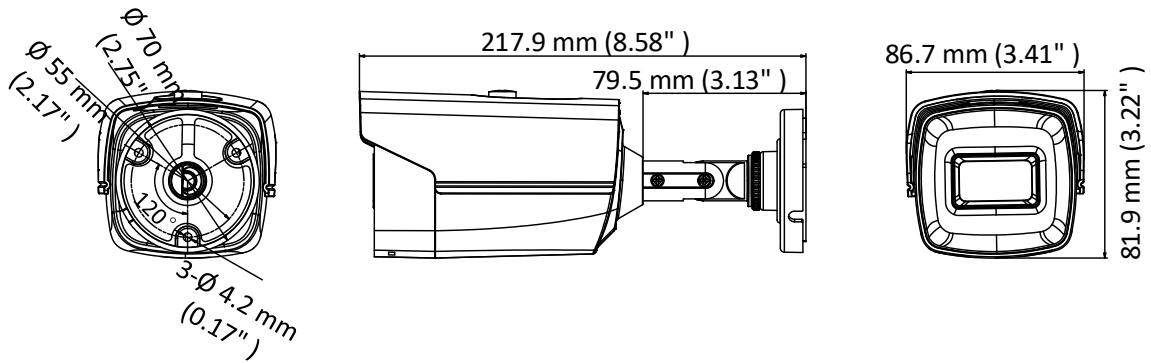

Order Model

DS-2CE16U7T-IT3F 2.8mm

Dimension

Accessory