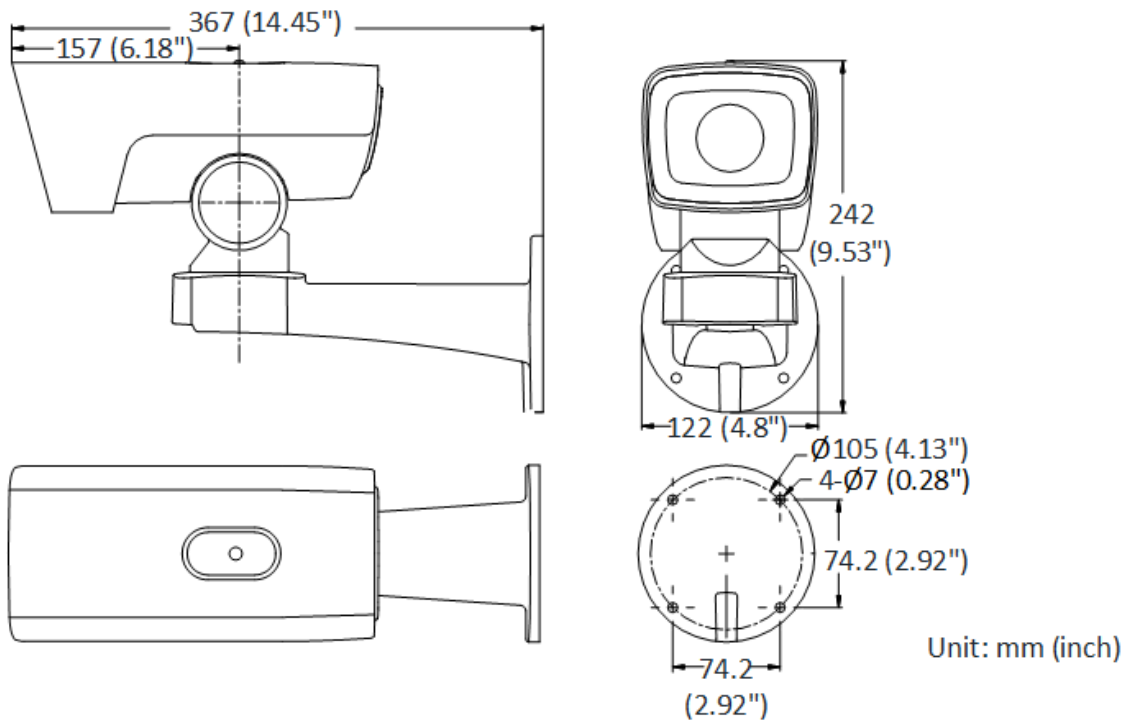

▪ **Dimension**

▪ **Accessory**

▪ **Optional**

DS-1275ZJ(SPTZ)	DS-1280ZJ-M(SP TZ)