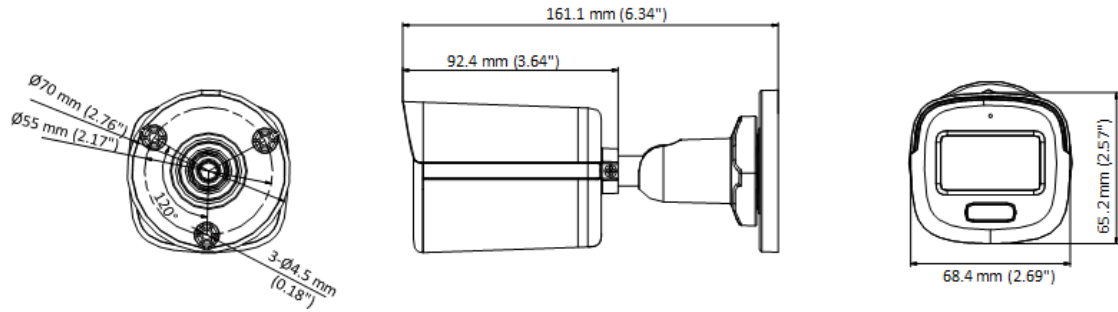

▪ Available Model

DS-2CE10KF0T-FS

▪ Dimension

▪ Accessory

▪ Optional

CBXS

Junction box