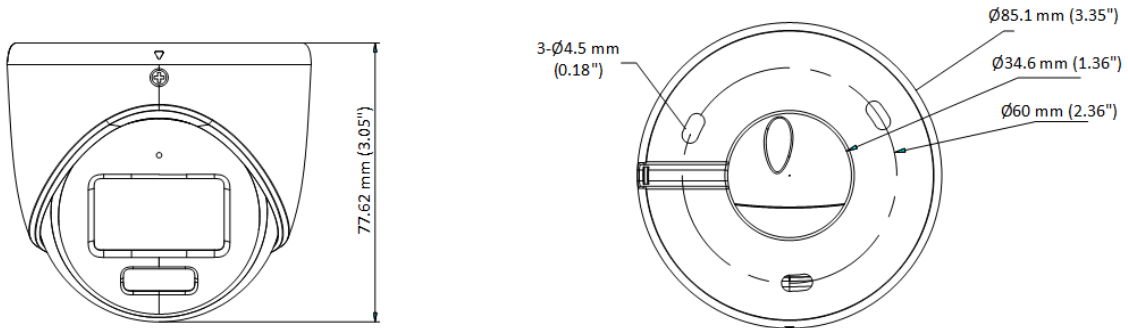

▪ **Available Model**

DS-2CE70KF0T-MFS

▪ **Dimension**

▪ **Accessory**

▪ **Optional**

CBXS	PC110T + WML	PM	CM
Junction box	Wall mount	Vertical pole mount	Corner mount