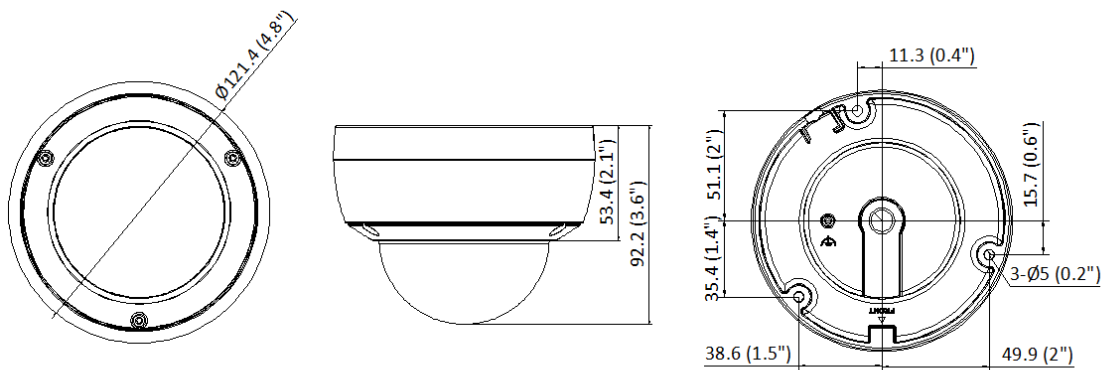

Level	Description
Top-level protection	Hikvision products at this level are equipped for use in areas where professional anti-corrosion protection is a must. Typical application scenarios include coastlines, docks, chemical plants, and more.
Moderate protection	Hikvision products at this level are equipped for use in areas with moderate anti-corrosion demands. Typical application scenarios include coastal areas about 2 kilometers (1.24 miles) away from coastlines, as well as areas affected by acid rain.
No specific protection	Hikvision products at this level are equipped for use in areas where no specific anti-corrosion protection is needed.

▪ **Dimension**

Unit:mm (inch)

▪ **Accessory**

▪ **Optional**

PM Vertical Pole Mount	CB120 Junction Box	SRSR Rain Shade	CM Corner Mount	CPM+PC120 Pendant Mount
WMS+PC120 Wall Mount