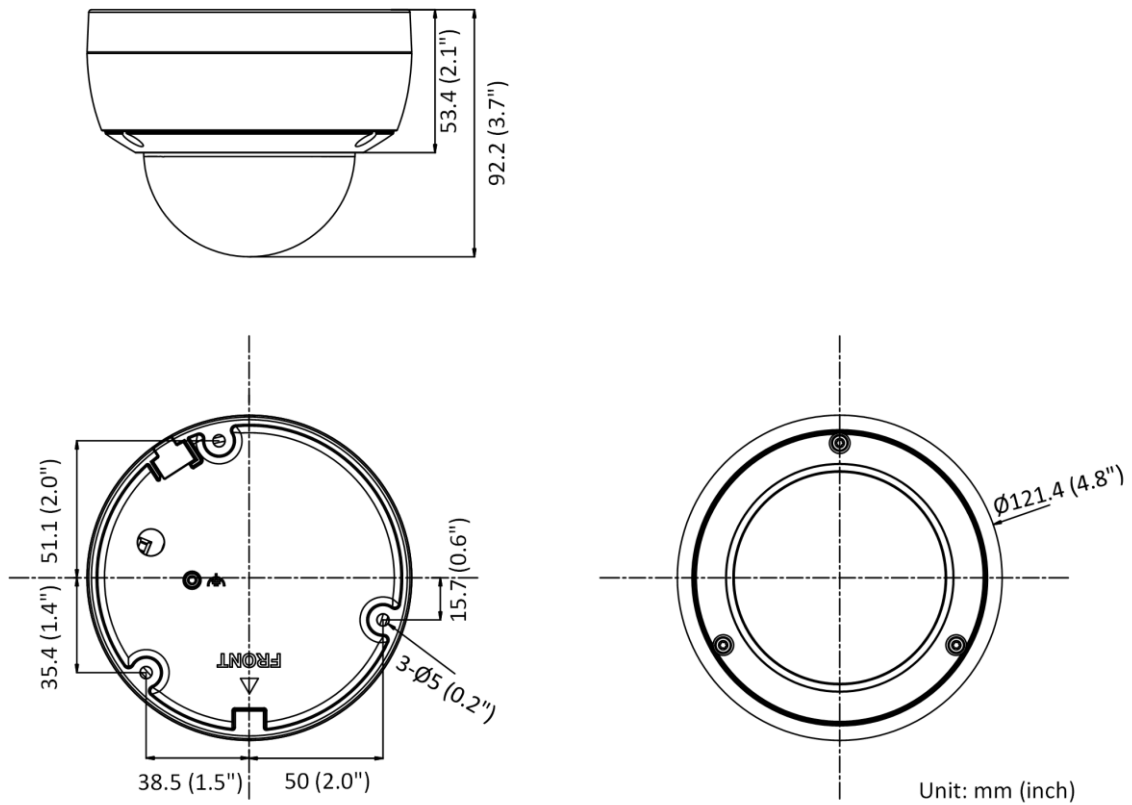

▪ **Dimension**

▪ **Accessory**

▪ **Optional**

WMS+PC120 Wall Mount	PM Vertical Pole Mount	CB120 Junction Box	SRSM Rain Shade
CM Corner Mount	CPM+PC120 Pendant Mount