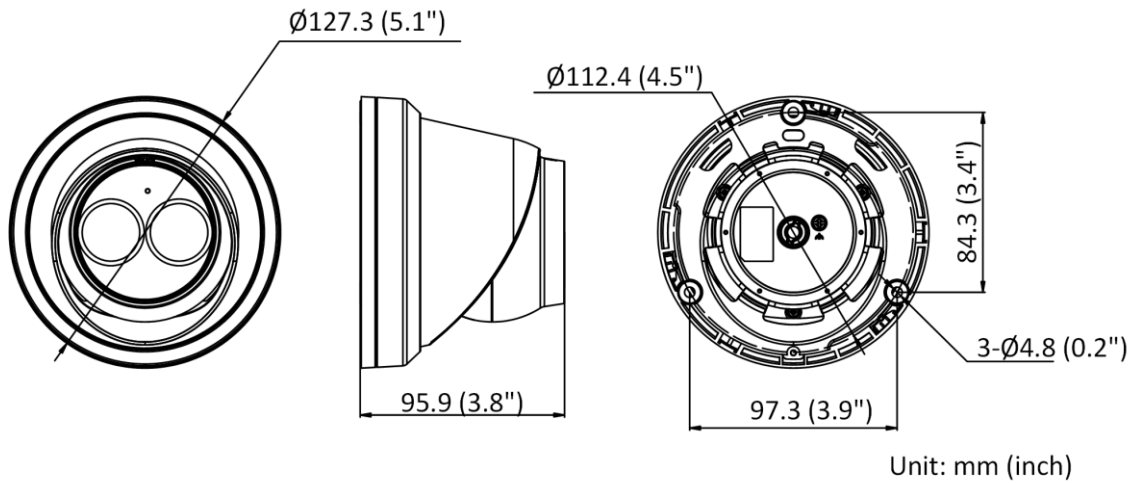

▪ **Dimension**

▪ **Accessory**

▪ **Optional**

CB130T Junction box	CPM+PC130T Pendant Mount	ABM Inclined ceiling mount	PM Vertical Pole Mount	WML+PC130T Wall mount
CM Corner mount	CB130TB (Black) Junction Box	ABMB Inclined Ceiling Mount	WMLB+PC130T Wall mount