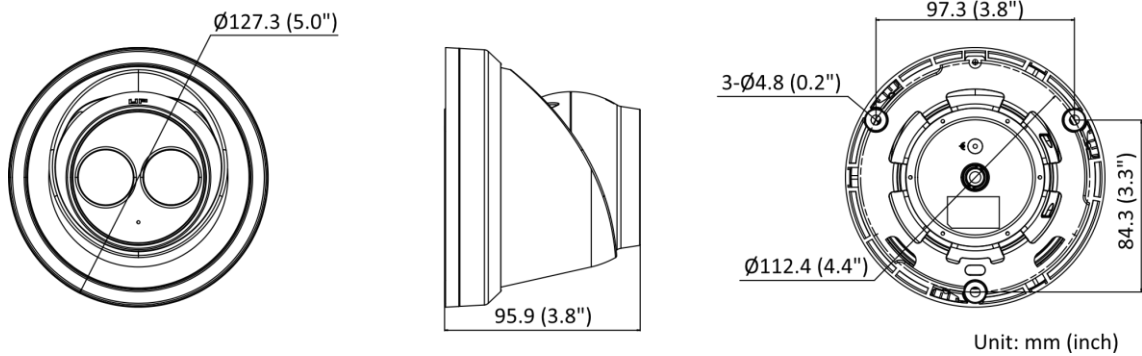

▪ **Dimension**

▪ **Accessory**

▪ **Optional**

CB130T Junction box	CPM+PC130T Pendant Mount	ABM Inclined ceiling mount	PM Vertical Pole Mount	WML+PC130T Wall mount
CM Corner mount	CB130TB (Black) Junction Box	ABMB Inclined Ceiling Mount	WMLB+PC130T Wall mount