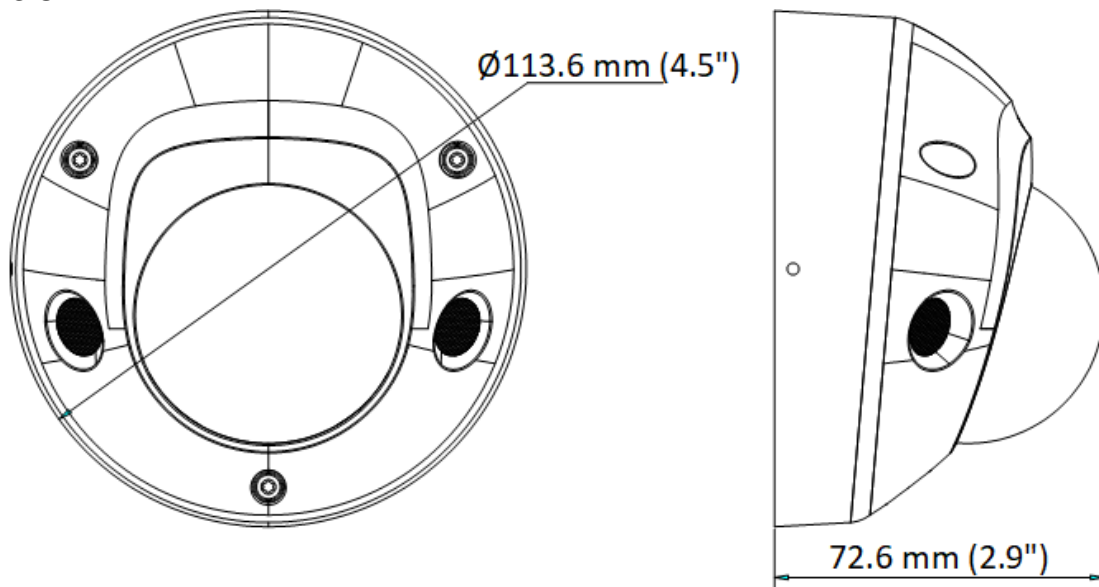

Environment	CE-RoHS (2011/65/EU) WEEE (2012/19/EU) Reach (Regulation (EC) No 1907/2006)
Electrical Safety Protection	IP67 (IEC 60529-2013) IK8 (IEC 62262:2002)

▪ Available Model

DS-2CD2547G2-LS (2.8/4 mm)

▪ Dimension

Unit: mm (inch)