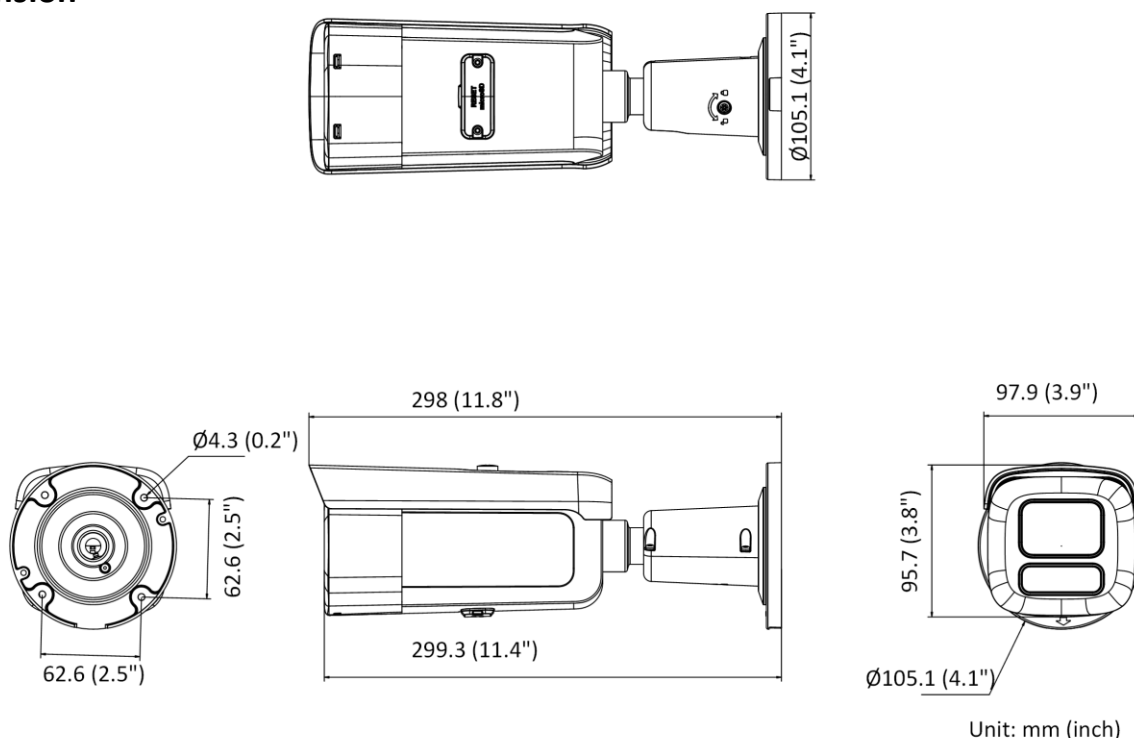

▪ **Available Model**

DS-2CD2687G2T-LZS(2.8-12mm)(C)

DS-2CD2687G2T-LZS/2.8-12mm/C/Black

▪ **Dimension**

- **Accessory**

- **Optional**

<b>PM1</b> <b>Vertical Pole Mount</b>	<b>CB130</b> <b>Junction Box</b>
 A vertical metal pole mount bracket with three mounting holes and a central screw hole.	 A cylindrical metal junction box with a circular opening on the side and a screw on the front.