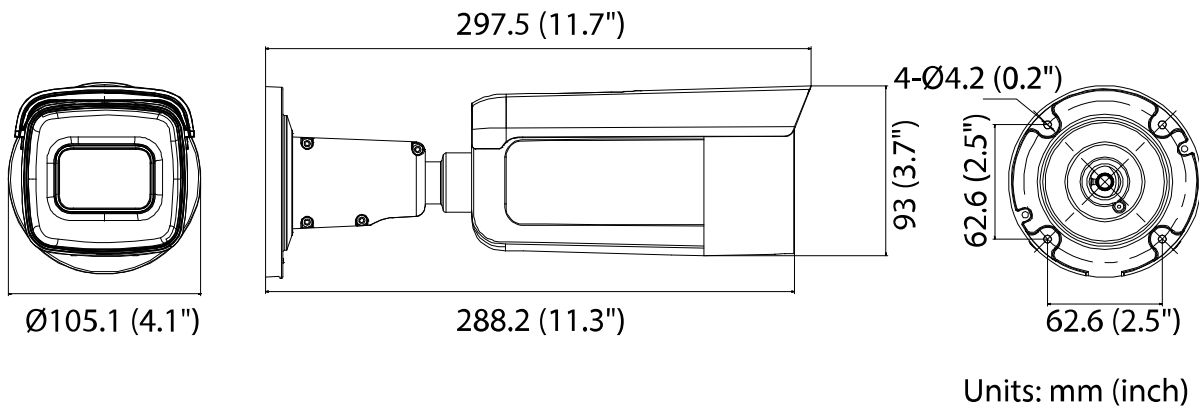

Dimensions

Accessories²

² Additional accessories not shown may fit without, or in combination with, these accessories. See your sales representative for information about your needs.