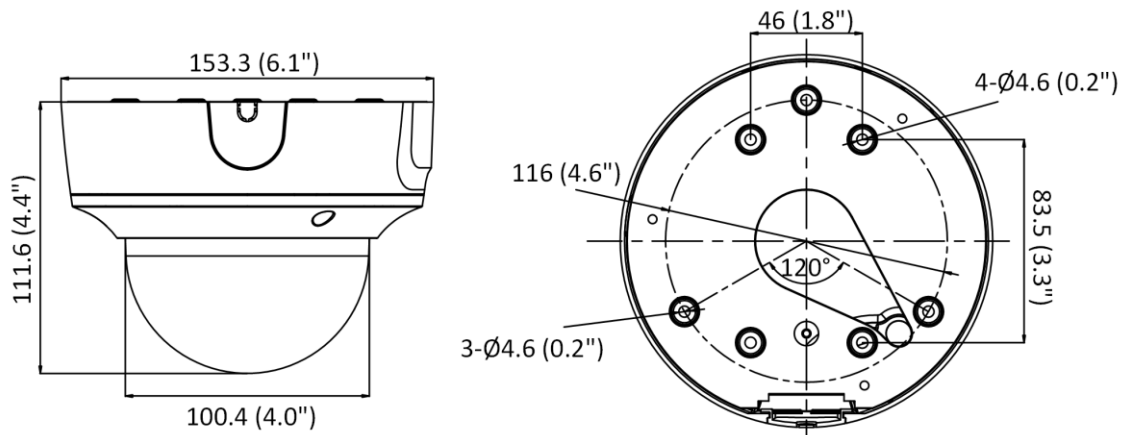

▪ **Dimension**

Unit: mm (inch)

▪ **Accessory**

▪ **Optional**

▪ CB155 ▪ Junction Box	WML+PC155 Wall Mount	PM Vertical Pole Mount	CM Corner Mount	CPM+PC155 Pendant Mount
RCM-DM44 Pendant Mount