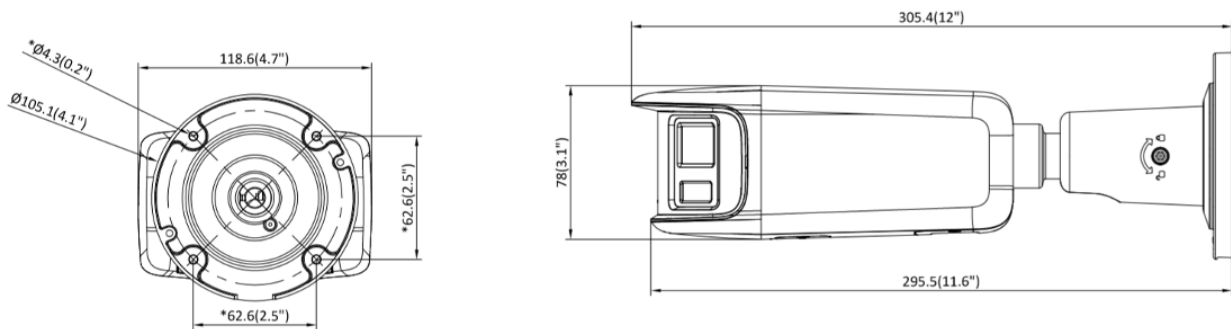

#### ▪ Available Model

DS-2CD2T87G2P-LSU/SL (4 mm)

## ▪ Dimension

Unit: mm (inch)