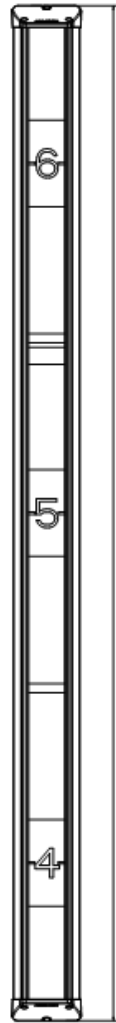

## ▪ Specification

Camera	
Image Sensor	1/2.8" Progressive Scan CMOS
Max. Resolution	1920 × 1080
Min. Illumination	Color: 0.002 Lux @ (F1.2, AGC ON)
Shutter Time	1/3 s to 1/100,000 s
Lens	
Focal Length & FOV	L20 model: 3.7 mm: horizontal FOV: 75.5° , vertical FOV: 41.6° , diagonal FOV: 87.3°
Lens Mount	L20: Mini
Iris Type	Fixed
Aperture	L20: 3.7 mm: F2.5
DORI	
DORI	L20: 3.7 mm: D: 59.3 m, O: 23.5 m, R: 11.9 m, I: 5.9 m
Video	
Main Stream	50 Hz: 25 fps (1920 × 1080, 1280 × 720) 60 Hz: 30 fps (1920 × 1080, 1280 × 720)
Sub-Stream	50 Hz: 25 fps (640 × 480, 640 × 360, 320 × 240) 60 Hz: 30 fps (640 × 480, 640 × 360, 320 × 240)
Third Stream	50 Hz: 1 fps (1920 × 1080, 1280 × 720, 640 × 480, 640 × 360, 320 × 240) 60 Hz: 1 fps (1920 × 1080, 1280 × 720, 640 × 480, 640 × 360, 320 × 240)
Video Compression	Main stream: H.265/H.264 Sub-stream: H.265/H.264/MJPEG Third stream: H.265/H.264
H.264 Type	Baseline Profile/Main Profile/High Profile
H.265 Type	Main Profile
Bit Rate Control	CVR/BVR
Scalable Video Coding (SVC)	H.264 and H.265 encoding
Region of Interest (ROI)	Support 1 fixed region for main stream
Audio	
Audio Type	Mono

## ▪ Available Model

DS-2CD6425G1-20(2.8/3.7 mm) 2/8 m

▪ Dimension

L20:

Main Body:

Main Body with Bracket:

60.6 (2.4")  
38.2 (1.5")

883.8 (34.8")