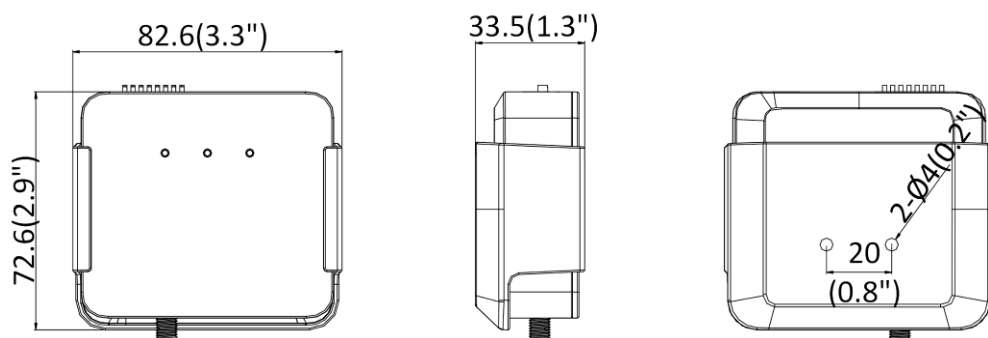

Dimension	Main body: 77.5 mm × 69 mm × 26 mm (3.1" × 2.7" × 1.0") L20: 37 mm × 26 mm × 25 mm (1.5" × 1.0" × 1.0")
Package Dimension	Kit/Main body: 254 mm × 164 mm × 130 mm (10" × 6.5" × 5.1") Camera: 219 mm × 139 mm × 100 mm (8.6" × 5.5" × 3.9")
Weight	Main body: approx. 90 g (0.2 lb.) Camera: approx. 90 g (0.2 lb.)
With Package Weight	Main body: approx. 456 g (1.0 lb.) Package (with 8 m cable): approx. 991 g (2.2 lb.) Package (with 2 m cable): approx. 776 g (1.7 lb.) Camera (with 8 m cable): approx. 676 g (1.5 lb.) Camera (with 2 m cable): approx. 451 g (1.0 lb.)
Storage Conditions	-30 °C to 60 °C (-22 °F to 140 °F). Humidity 95% or less (non-condensing)
Startup and Operating Conditions	-30 °C to 60 °C (-22 °F to 140 °F). Humidity 95% or less (non-condensing)
Language	18 languages: English, Traditional Chinese, Russian, Turkish, Japanese, Korean, Thai, Vietnamese, Estonian, Bulgarian, Hungarian, Czech, Slovak, French, Italian, German, Spanish, Portuguese
General Function	One-key reset, heartbeat, mirror, password protection, privacy mask, rotate, watermark, IP address filter
Length of Lens Cable	2 m (6.6 ft.) and 8 m (26.2 ft.) optional
<b>Approval</b>	
EMC	FCC (47 CFR Part 15, Subpart B); CE-EMC (EN 55032: 2015, EN 61000-3-2:2019, EEN 61000-3-3:2013+A1:2019, EN 50130-4: 2011+A1: 2014); RCM (AS/NZS CISPR 32: 2015); IC (ICES-003: Issue 7); KC (KN 32: 2015, KN 35: 2015)
Safety	UL (UL 62368-1); CB (IEC 62368-1:2014+A11); CE-LVD (EN 62368-1:2014/A11:2017); BIS (IS 13252(Part 1):2010/ IEC 60950-1 : 2005); LOA (IEC/EN 60950-1)
Environment	CE-RoHS (2011/65/EU); WEEE (2012/19/EU); Reach (Regulation (EC) No 1907/2006)

## ▪ Available Model

DS-2CD6425G1-20(2.8/3.7 mm) 2/8 m

▪ Dimension

L20:

Main Body:

Main Body with Bracket:

60.6 (2.4")  
38.2 (1.5")

883.8 (34.8")