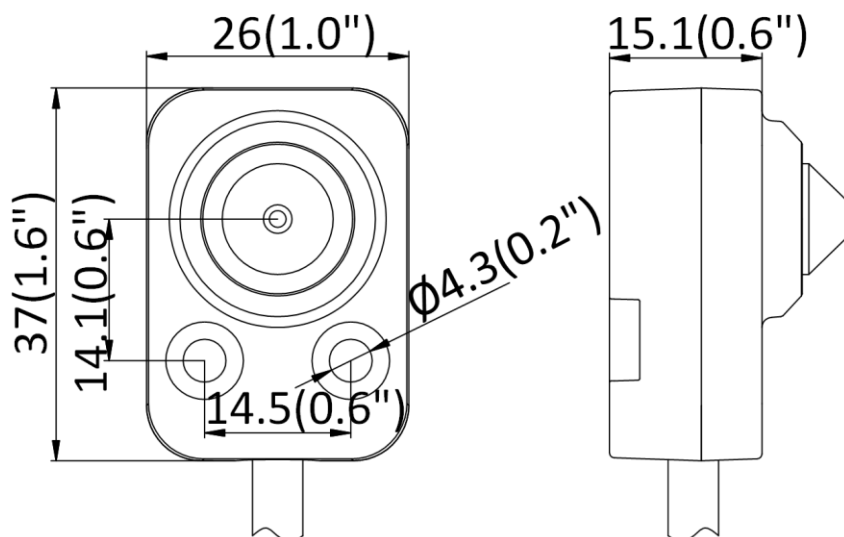

Dimension	Main body: 77.5 mm × 69 mm × 26 mm (3.1" × 2.7" × 1.0") L20: 37 mm × 26 mm × 25 mm (1.5" × 1.0" × 1.0")
Package Dimension	Kit/Main body: 254 mm × 164 mm × 130 mm (10" × 6.5" × 5.1") Camera: 219 mm × 139 mm × 100 mm (8.6" × 5.5" × 3.9")
Weight	Main body: approx. 90 g (0.2 lb.) Camera: approx. 90 g (0.2 lb.)
With Package Weight	Main body: approx. 456 g (1.0 lb.) Package (with 8 m cable): approx. 991 g (2.2 lb.) Package (with 2 m cable): approx. 776 g (1.7 lb.) Camera (with 8 m cable): approx. 676 g (1.5 lb.) Camera (with 2 m cable): approx. 451 g (1.0 lb.)
Storage Conditions	-30 °C to 60 °C (-22 °F to 140 °F). Humidity 95% or less (non-condensing)
Startup and Operating Conditions	-30 °C to 60 °C (-22 °F to 140 °F). Humidity 95% or less (non-condensing)
Language	18 languages: English, Traditional Chinese, Russian, Turkish, Japanese, Korean, Thai, Vietnamese, Estonian, Bulgarian, Hungarian, Czech, Slovak, French, Italian, German, Spanish, Portuguese
General Function	One-key reset, heartbeat, mirror, password protection, privacy mask, rotate, watermark, IP address filter
Length of Lens Cable	2 m (6.6 ft.) and 8 m (26.2 ft.) optional
<b>Approval</b>	
EMC	FCC (47 CFR Part 15, Subpart B); CE-EMC (EN 55032: 2015, EN 61000-3-2:2019, EEN 61000-3-3:2013+A1:2019, EN 50130-4: 2011+A1: 2014); RCM (AS/NZS CISPR 32: 2015); IC (ICES-003: Issue 7); KC (KN 32: 2015, KN 35: 2015)
Safety	UL (UL 62368-1); CB (IEC 62368-1:2014+A11); CE-LVD (EN 62368-1:2014/A11:2017); BIS (IS 13252(Part 1):2010/ IEC 60950-1 : 2005); LOA (IEC/EN 60950-1)
Environment	CE-RoHS (2011/65/EU); WEEE (2012/19/EU); Reach (Regulation (EC) No 1907/2006)

## ▪ Available Model

DS-2CD6425G1-20(2.8/3.7 mm) 2/8 m

▪ Dimension

L20:

Main Body:

Main Body with Bracket:

60.6 (2.4")  
38.2 (1.5")

883.8 (34.8")