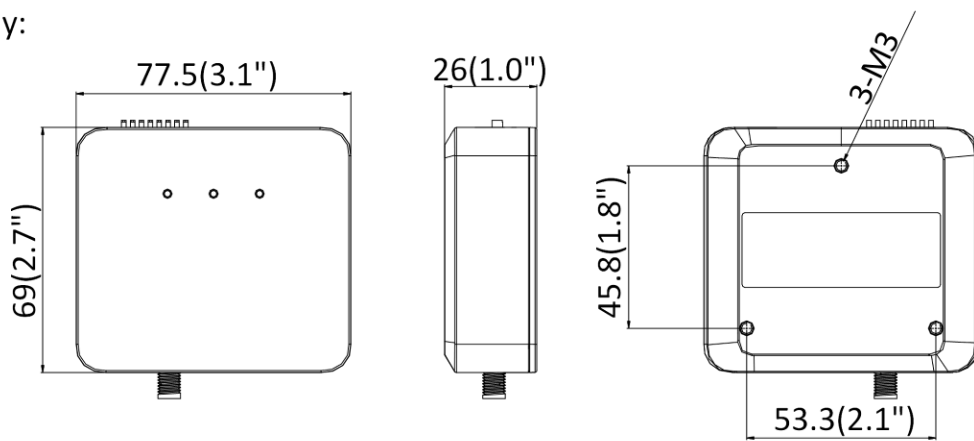

Dimension	Main body: 77.5 mm × 69 mm × 26 mm (3.1" × 2.7" × 1.0") L20: 37 mm × 26 mm × 25 mm (1.5" × 1.0" × 1.0")
Package Dimension	Kit/Main body: 254 mm × 164 mm × 130 mm (10" × 6.5" × 5.1") Camera: 219 mm × 139 mm × 100 mm (8.6" × 5.5" × 3.9")
Weight	Main body: approx. 90 g (0.2 lb.) Camera: approx. 90 g (0.2 lb.)
With Package Weight	Main body: approx. 456 g (1.0 lb.) Package (with 8 m cable): approx. 991 g (2.2 lb.) Package (with 2 m cable): approx. 776 g (1.7 lb.) Camera (with 8 m cable): approx. 676 g (1.5 lb.) Camera (with 2 m cable): approx. 451 g (1.0 lb.)
Storage Conditions	-30 °C to 60 °C (-22 °F to 140 °F). Humidity 95% or less (non-condensing)
Startup and Operating Conditions	-30 °C to 60 °C (-22 °F to 140 °F). Humidity 95% or less (non-condensing)
Language	18 languages: English, Traditional Chinese, Russian, Turkish, Japanese, Korean, Thai, Vietnamese, Estonian, Bulgarian, Hungarian, Czech, Slovak, French, Italian, German, Spanish, Portuguese
General Function	One-key reset, heartbeat, mirror, password protection, privacy mask, rotate, watermark, IP address filter
Length of Lens Cable	2 m (6.6 ft.) and 8 m (26.2 ft.) optional
<b>Approval</b>	
EMC	FCC (47 CFR Part 15, Subpart B); CE-EMC (EN 55032: 2015, EN 61000-3-2:2019, EEN 61000-3-3:2013+A1:2019, EN 50130-4: 2011+A1: 2014); RCM (AS/NZS CISPR 32: 2015); IC (ICES-003: Issue 7); KC (KN 32: 2015, KN 35: 2015)
Safety	UL (UL 62368-1); CB (IEC 62368-1:2014+A11); CE-LVD (EN 62368-1:2014/A11:2017); BIS (IS 13252(Part 1):2010/ IEC 60950-1 : 2005); LOA (IEC/EN 60950-1)
Environment	CE-RoHS (2011/65/EU); WEEE (2012/19/EU); Reach (Regulation (EC) No 1907/2006)

## ▪ Available Model

DS-2CD6425G1-20(2.8/3.7 mm) 2/8 m

▪ Dimension

L20:

Main Body:

Main Body with Bracket:

60.6 (2.4")  
38.2 (1.5")

883.8 (34.8")