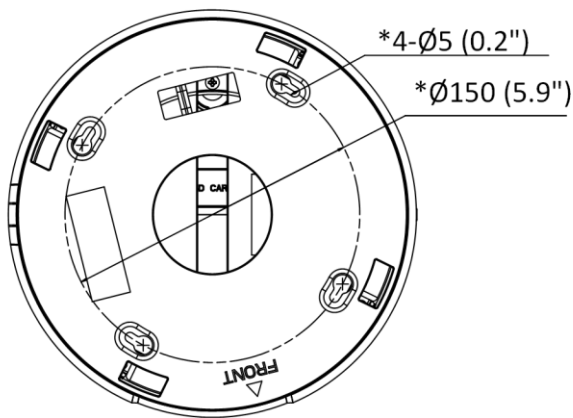

▪ **Dimension**

Unit: mm (inch)

▪ **Accessory**

▪ **Optional**

WMP-L	CPM-S
Wall Mount	Pendant Mount