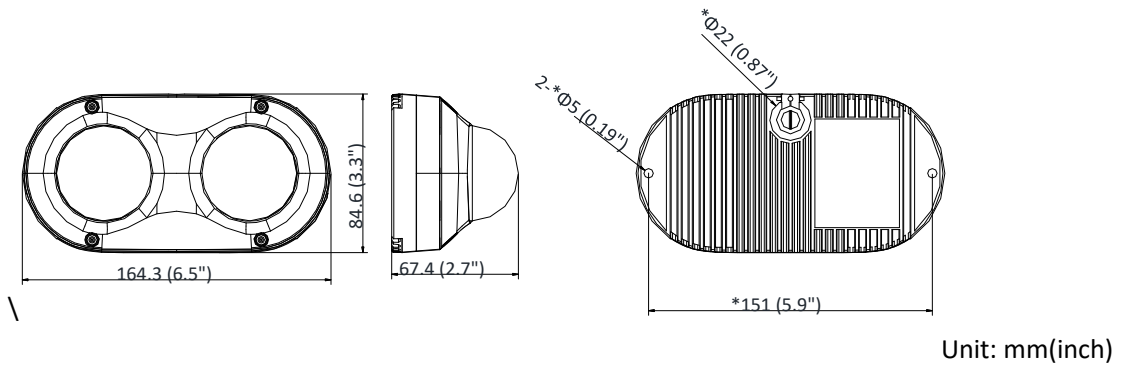

Dimension

Accessory

- Optional to work with WMS and WML

DS-1280ZJ-DE7 Junction Box	PC-6D Adapter Cap