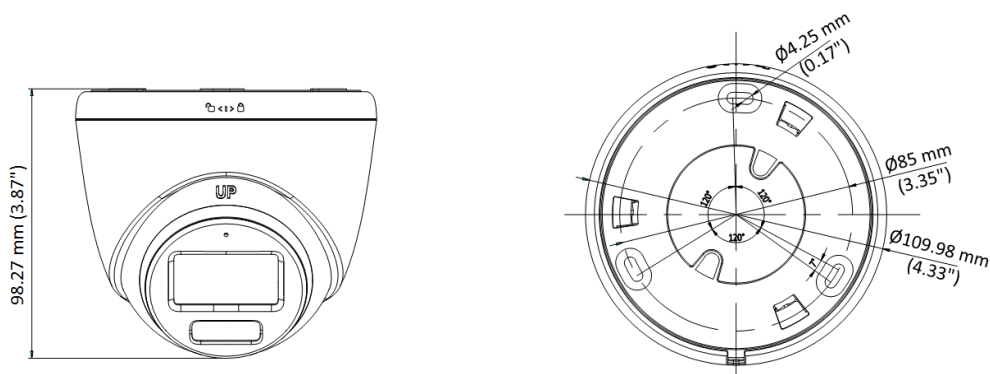

▪ Dimension