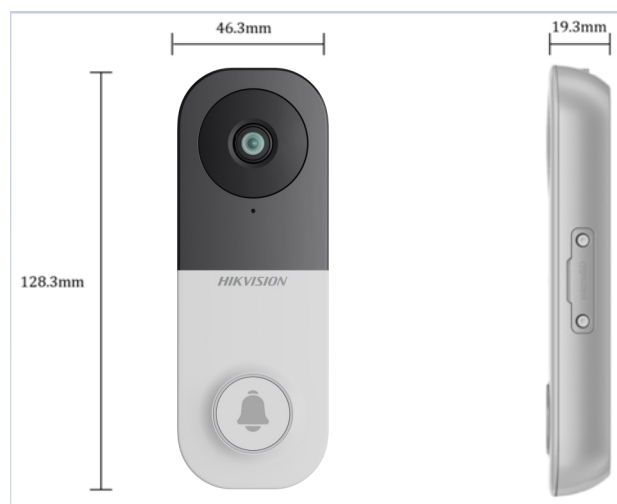

### Introduction

The DS-HD2 Wi-Fi video doorbell can ensure you a reliable protection at your doorstep, you can enjoy high-quality video chat with visitors and keep an eye on what's happening at your front door right through your phone. The DS-HD2 is a powerful video doorbell with built-in artificial intelligence capability. Features with 170° wide vertical of view and 16 feet night vision, you can see every detail you need to see.

### Main Features

**1080P**

FULL HD 1080P Resolution

Super Field of View 170° Vertical

AI Powered Human Detection

2.4GHz/5GHz Dual Band Wi-Fi

Two-way Talk

Night Vision Up To 5m/16ft

### Dimension