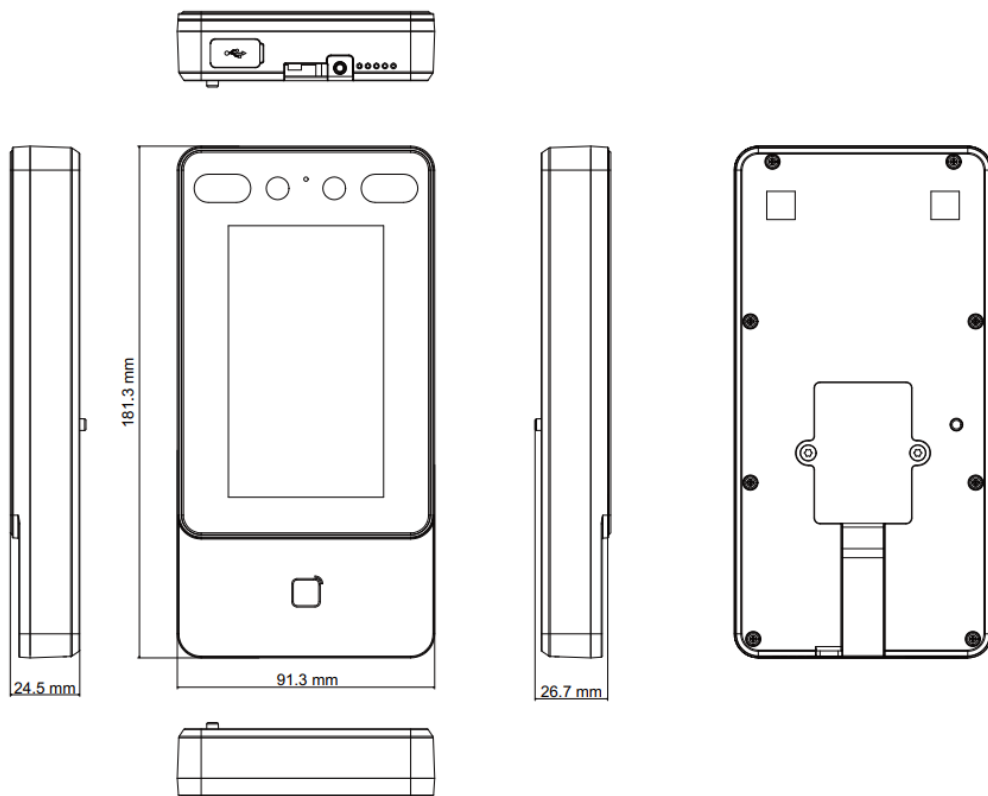

Protective level	IP65
Language	English, Spanish (South America), Arabic, Thai, Indonesian, Russian, Vietnamese, Portuguese (Brazil), Korean; Japanese

▪ **Available Model**

DS-K1T342DWX

▪ **Dimension**