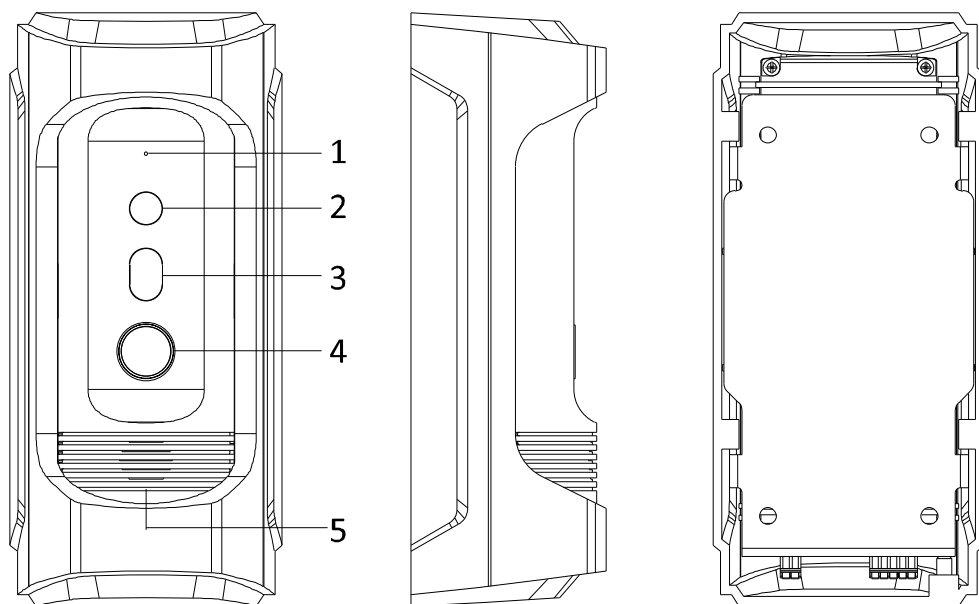

#### Available Model

DS-KB8113-IME1

- Standard PoE
- 2 MP HD Camera
- Noise Suppression and Echo Cancellation
- Low Illumination
- IP65, IK09 Impact Protection Rating
- Standard PoE
- Configure Remotely via Web

# Specifications

System Parameters	
Operating System	Embedded Linux operation system
Flash	32 MB
RAM	256 MB
Video Parameters	
Camera	2 MP HD camera
Night Vision	Low illumination IR supplement mode: 3 m
WDR	True WDR
Field of View	Horizontal: 88° Vertical: 45° Diagonal: 106°
Video Compression Standard	H.264
Stream	Main stream: 1080p @ 30 fps, 720p @ 30 fps Sub stream: D1
Resolution	Main stream: 1920 × 1080p, 720p Sub stream: 704 × 576
Motion Detection	Supported
Anti-Flicker Frequency	50 Hz, 60 Hz
Audio Parameters	
Audio Intercom	Two-way audio communication
Audio Input	Built-in omnidirectional microphone
Audio Output	Built-in loudspeaker
Audio Compression Standard	G.711 U
Audio Compression Rate	64 Kbps
Audio Quality	Noise suppression and echo cancellation
Network Parameters	
Wired Network	PoE, 10/100 Mbps self-adapted
Network Protocol	TCP/IP, RSTP
Access Control Parameters	
Relay	1
Interfaces	
Debugging Port	1
Alarm Input	1
Grounding	1
General	
Protection Level	IP65, IK09
Button	1
Power Supply	IEEE802.3af, standard PoE 12 VDC
Power Consumption	<10 W
Working Temperature	-30° to +50° C (-22° to 122° F)
Working Humidity	10% to 90% (non-condensing)
Heat Module	Supported
Installation	Surface mounting (recommended installation height: 47" to 55")
Dimensions	161.85 mm × 74.13 mm × 53.2 mm (6.372" × 2.919" × 2.094")

## Appearance and Interfaces

No.	Description	No.	Description
1	Microphone	4	Call Button
2	Built-in Camera	5	Loudspeaker
3	Low Illumination Supplement Light		

## Dimensions

Unit:mm