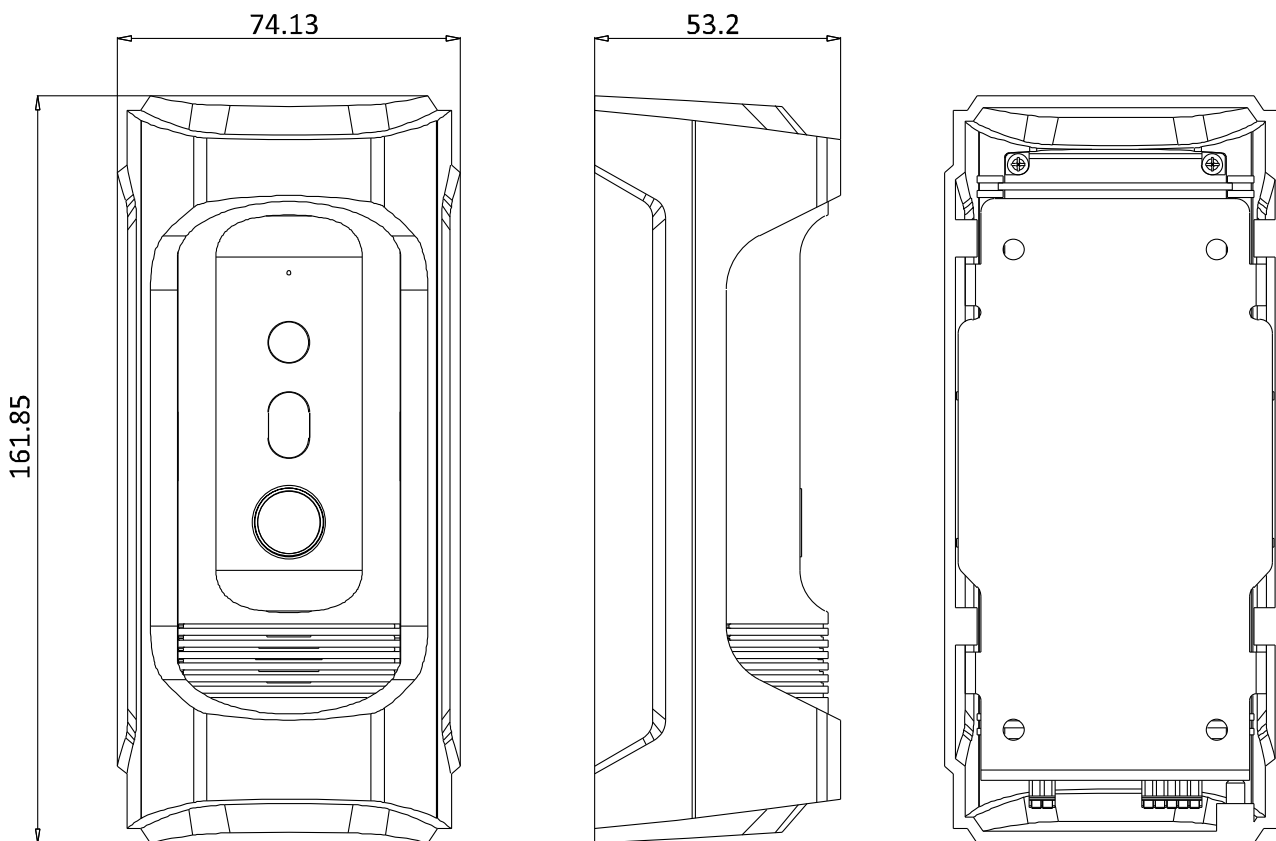

# Specifications

System Parameters	
Operating System	Embedded Linux operation system
Flash	32 MB
RAM	256 MB
Video Parameters	
Camera	2 MP HD camera
Night Vision	Low illumination IR supplement mode: 3 m
WDR	True WDR
Field of View	Horizontal: 88° Vertical: 45° Diagonal: 106°
Video Compression Standard	H.264
Stream	Main stream: 1080p @ 30 fps, 720p @ 30 fps Sub stream: D1
Resolution	Main stream: 1920 × 1080p, 720p Sub stream: 704 × 576
Motion Detection	Supported
Anti-Flicker Frequency	50 Hz, 60 Hz
Audio Parameters	
Audio Intercom	Two-way audio communication
Audio Input	Built-in omnidirectional microphone
Audio Output	Built-in loudspeaker
Audio Compression Standard	G.711 U
Audio Compression Rate	64 Kbps
Audio Quality	Noise suppression and echo cancellation
Network Parameters	
Wired Network	PoE, 10/100 Mbps self-adapted
Network Protocol	TCP/IP, RSTP
Access Control Parameters	
Relay	1
Interfaces	
Debugging Port	1
Alarm Input	1
Grounding	1
General	
Protection Level	IP65, IK09
Button	1
Power Supply	IEEE802.3af, standard PoE 12 VDC
Power Consumption	<10 W
Working Temperature	-30° to +50° C (-22° to 122° F)
Working Humidity	10% to 90% (non-condensing)
Heat Module	Supported
Installation	Surface mounting (recommended installation height: 47" to 55")
Dimensions	161.85 mm × 74.13 mm × 53.2 mm (6.372" × 2.919" × 2.094")

## Appearance and Interfaces

No.	Description	No.	Description
1	Microphone	4	Call Button
2	Built-in Camera	5	Loudspeaker
3	Low Illumination Supplement Light		

## Dimensions

Unit:mm