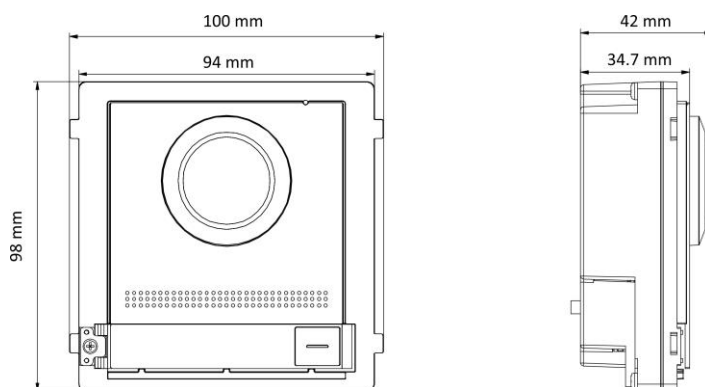

## Specification

System parameters	
Operating system	Embedded Linux operation system
ROM	32 MB
RAM	256 MB
CPU	Embedded Processor
Display parameters	
Screen size	NA
Operation method	NA
Type	NA
Resolution	NA
Video parameters	
Supplement light	Low illumination, IR supplement lights
Video standard	H.264
Lens	1
FOV	Horizontal: 146° , Vertical: 82°
WDR	Support
Resolution	2 MP

Audio parameters	
Audio input	Built-in omnidirectional microphone
Audio compression standard	G.711 U, G.711 A
Audio output	Built-in loudspeaker
Audio compression bitrate	64 Kbps
Audio quality	Noise suppression and echo cancellation
Volume adjustment	Adjustable
Capacity	
Fingerprint capacity	/
User capacity	2000
Card capacity	6000
Face capacity	NA
Linked indoor station capacity	500
Event capacity	/
Sub door station capacity	16
Network parameters	
Communication protocol	TCP/IP, RTSP
Wired network	10/100 Mbps self-adaptive Ethernet
Wi-Fi	NA
Bluetooth	NA
3G/4G	NA

Device interfaces	
Alarm input	4 (2 exit buttons and 2 door contacts by default)
TAMPER	1
Network interface	1 RJ45
Exit button	2 (2 for lock control)
Door contact input	1
RS-485	1 (1 for Hikvision's sub module communication)
Wiegand	NA
TF card	NA
Alarm output	NA
Lock control	2 (2 relay, max to 30 V, 2 A)
USB	NA
Power interface	12 VDC power output (max to 12 V, 150 mA)
Two-wire IP interface	NA
General	
Power supply	12 VDC/PoE ( IEEE 802.3af)
Working temperature	-40° C to 60° C (-40° F to 140° F)
Working humidity	10% to 95%
Button	1
Protective level	IP65
Installation	Surface mounting & flush mounting
Dimensions(L × W × H)	98 mm × 100 mm × 42 mm (3.86" × 3.94" × 1.65")
Language	English,French,Portuguese,Brazilian Portuguese,Spanish,Russian,German,Italian,Polish,Turkish,Vietnamese,Arabic,Czech,Hungarian,Dutch,Romanian,Bulgarian,Ukrainian,Croatian,Serbian,Greek,Slovak
Indicator	0
Weight	Without package: 0.410 kg With Package: 0.581 kg
Battery	/
Application environment	Outdoor
Power consumption	≤ 5 W

## Dimension