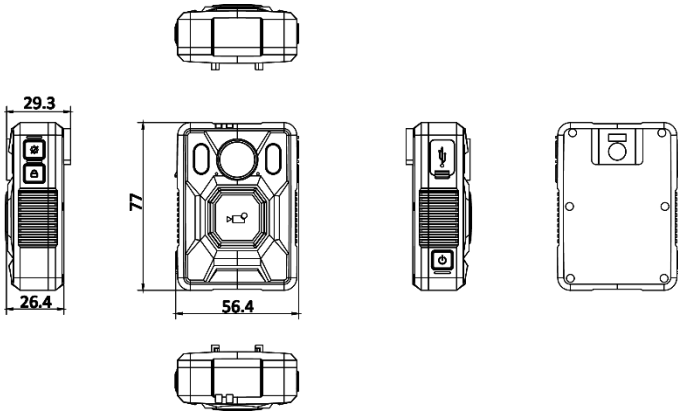

Dimensions