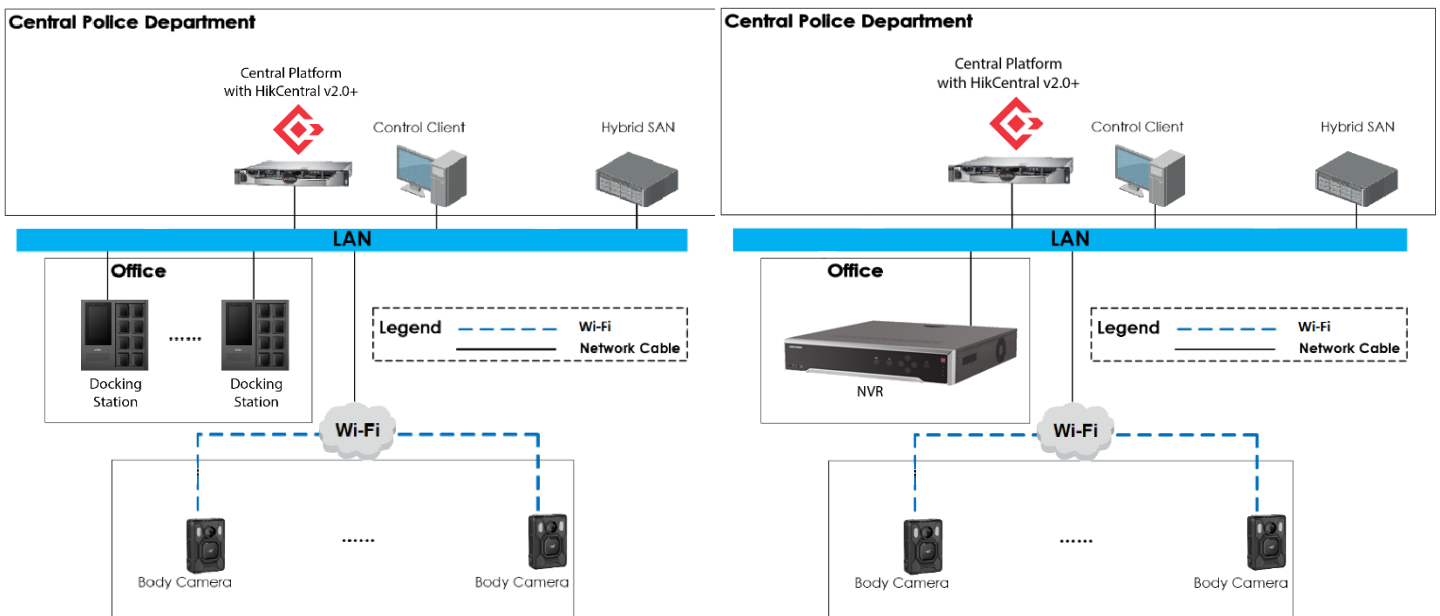

Typical Applications

Accessories

NOT INCLUDED			
DS-MH1710-N1-S Metal Clip	DS-MH1710-N1-MG Magnetic Clip	DS-MDS003/2T/8 8-Device Docking Station	DS-MDS003-E 8-Device Docking Station Expansion (Requires DS- MDS003/2T/8 Docking Station)