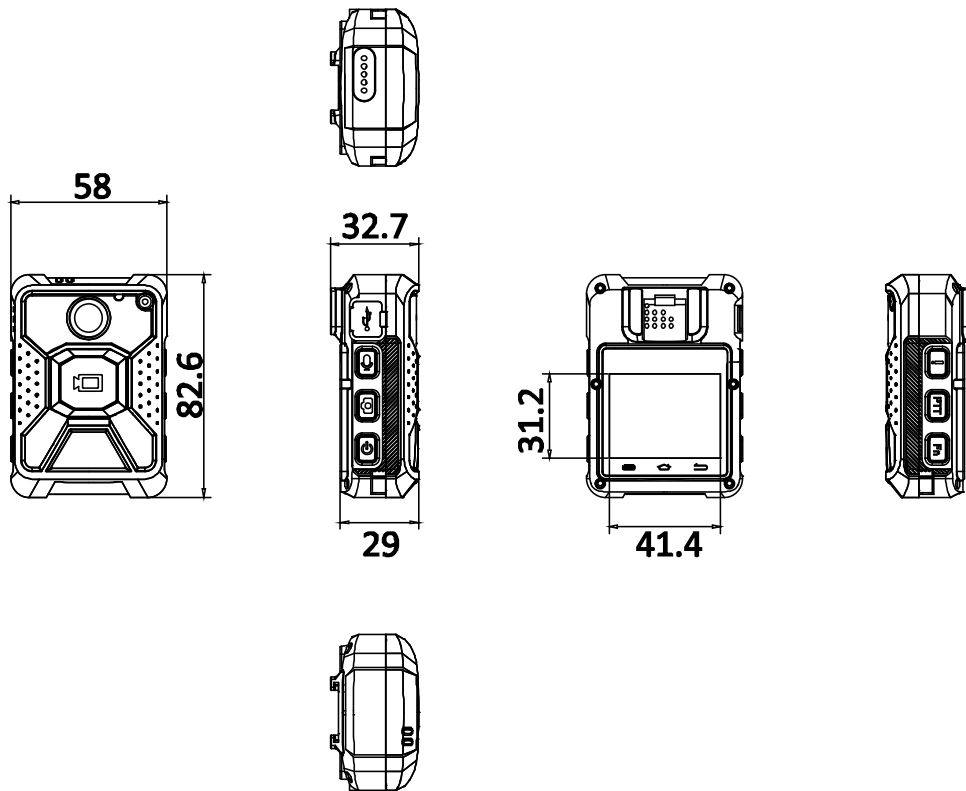

Dimension

Unit: mm

Distributed by

HIKVISION®

Headquarters

No.555 Qianmo Road, Binjiang District,
Hangzhou 310051, China
T +86-571-8807-5998
overseasbusiness@hikvision.com

Hikvision USA
T +1-909-895-0400
sales.usa@hikvision.com

Hikvision Australia
T +61-2-8599-4233
salesau@hikvision.com

Hikvision India
T +91-22-28469900
sales@pramahikvision.com

Hikvision Canada
T +1-866-200-6690
sales.canada@hikvision.com

Hikvision Thailand
T +662-275-9949
sales.thailand@hikvision.com

Hikvision Europe
T +31-23-5542770
sales.eu@hikvision.com

Hikvision Italy
T +39-0438-6902
info.it@hikvision.com

Hikvision Brazil
T +55 11 3318-0050
Latam.support@hikvision.com

Hikvision Turkey
T +90 (216)521 7070- 7074
sales.tr@hikvision.com

Hikvision Malaysia
T +601-7652-2413
sales.my@hikvision.com

Hikvision UK & Ireland
T +01628-902140
sales.uk@hikvision.com

Hikvision South Africa
Tel: +27 (10) 0351172
sale.africa@hikvision.com

Hikvision France
T +33(0)1-85-330-450
info.fr@hikvision.com

Hikvision Kazakhstan
T +7-727-9730667
nikia.panfilov@hikvision.ru

Hikvision Vietnam
T +84-974270888
sales.vt@hikvision.com

Hikvision UAE
T +971-4-4432090
salesme@hikvision.com

Hikvision Singapore
T +65-6684-4718
sg@hikvision.com

Hikvision Spain
T +34-91-737-16-55
info.es@hikvision.com

Hikvision Tashkent
T +99-87-1238-9438
uzb@hikvision.ru

Hikvision Hong Kong
T +852-2151-1761
info.hk@hikvision.com

Hikvision Russia
T +7-495-669-67-99
saleru@hikvision.com

Hikvision Korea
T +82-(0)31-731-8817
sales.korea@hikvision.com

Hikvision Poland
T +48-22-460-01-50
info.pl@hikvision.com

Hikvision Indonesia
T +62-21-2933759
Sales.Indonesia@hikvision.com