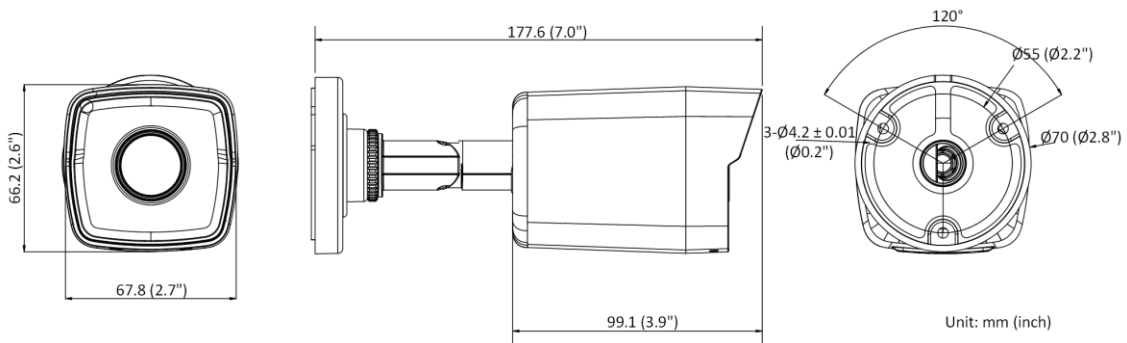

▪ **Dimension**