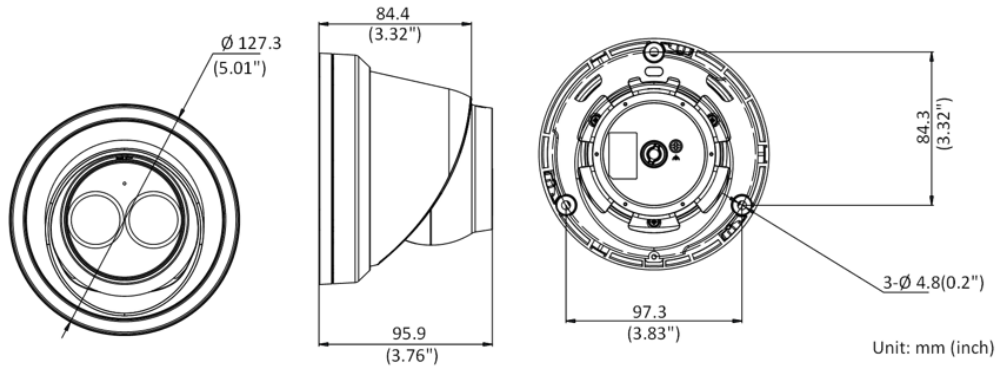

▪ **Available Model**

ECI-T24F2(2.8mm)(C), ECI-T24F4(4mm)(C)

▪ **Dimension**

▪ **Accessory**

▪ **Optional**

CPM	CBM	CB130T#US	PM	PC130T
WML	ABM	CM