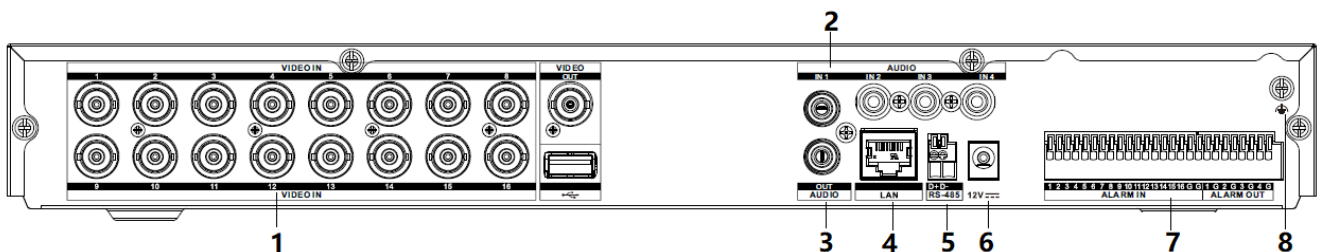

Network	
Network Protocol	TCP/IP, PPPoE, DHCP, Hik-Connect, DNS, DDNS, NTP, SADP, NFS, iSCSI, UPnP™, HTTPS, ONVIF
Remote Connection	128
Network Interface	1, RJ45 10/100/1000 Mbps self-adaptive Ethernet interface
Auxiliary Interface	
SATA	2 SATA interfaces
Capacity	Up to 10 TB capacity for each disk
Serial Interface	RS-485 (half-duplex)
General	
Power Supply	12 VDC, 5 A
Consumption	≤ 19 W
Working Temperature	-10 °C to +55 °C (+14 °F to +131 °F)
Working Humidity	10% to 90%
Dimension (W × D × H)	380 × 320 × 48 mm (15.0 × 12.6 × 1.9 inch)
Weight	≤ 2.1 kg (4.6 lb)

▪ **Physical Interface**

No.	Description	No.	Description
1	VIDEO IN	5	RS-485 serial interface
2	AUDIO IN, RCA connector	6	12 VDC power input
3	AUDIO OUT, RCA connector	7	Alarm I/O
4	LAN network interface	8	GND

▪ **Available Model**

iDS-6716HUHI-M