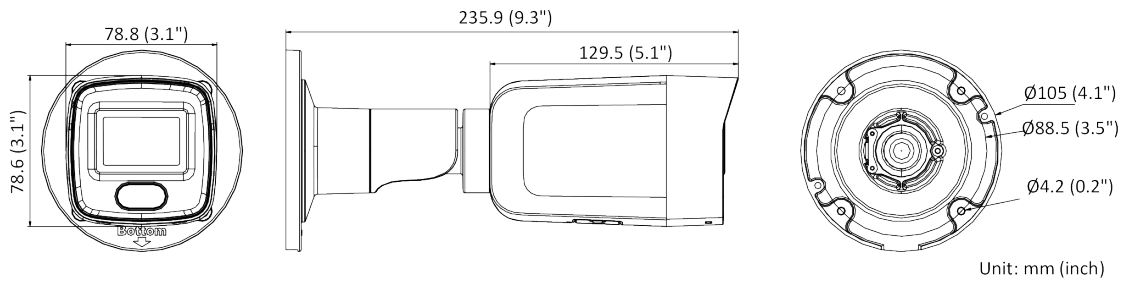

Dimensions

Optional Accessories

CM	CBS	PM
Corner Mount	Junction Box	Vertical Pole Mount