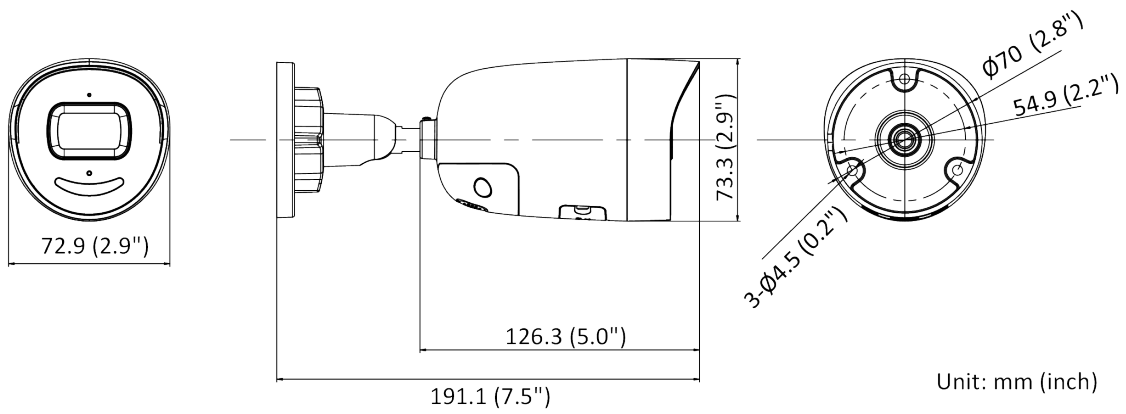

Dimensions

Optional Accessory

CBXS Junction Box