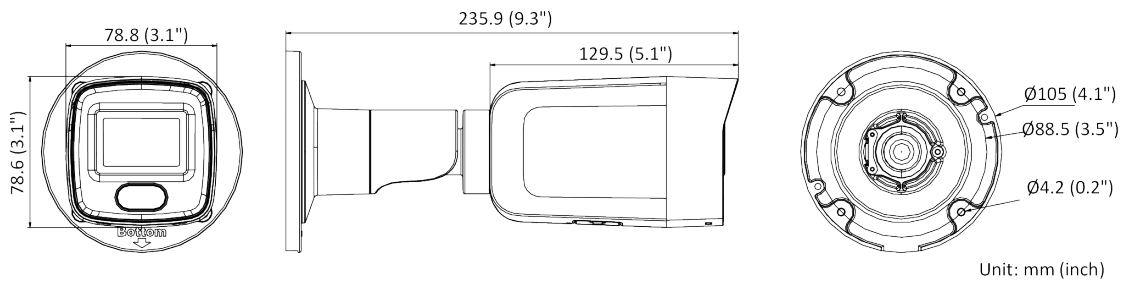

Dimensions

Optional Accessories

CM Corner Mount	CBS Junction Box	PM Vertical Pole Mount