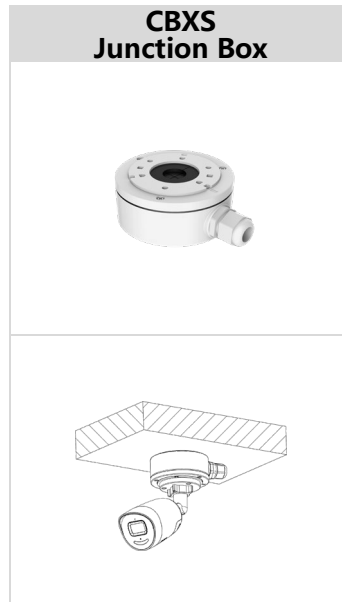

▪ Optional Accessory