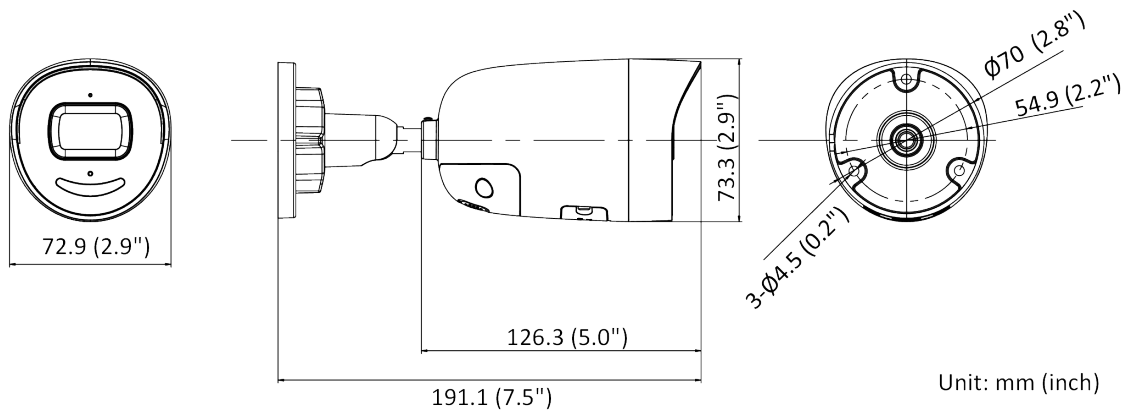

Dimensions