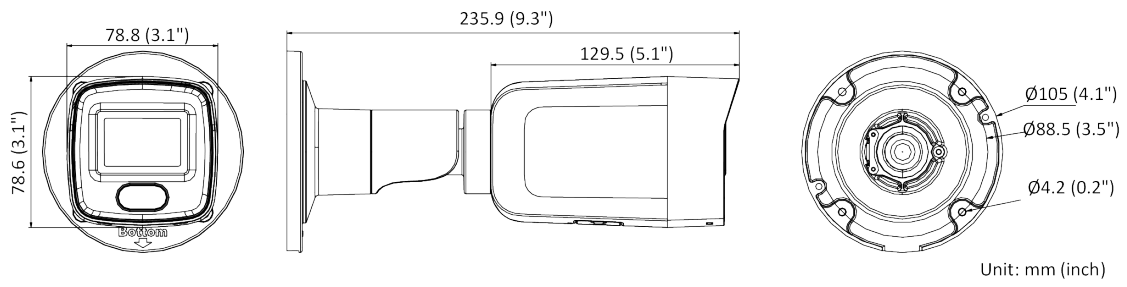

Dimensions

Optional Accessories

CM Corner Mount	CBS Junction Box	PM Vertical Pole Mount