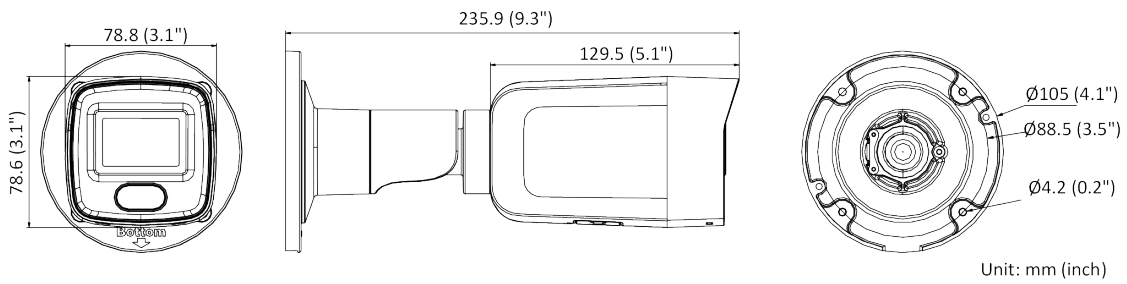

Dimensions

Optional Accessories

CM Corner Mount	CBS Junction Box	PM Vertical Pole Mount