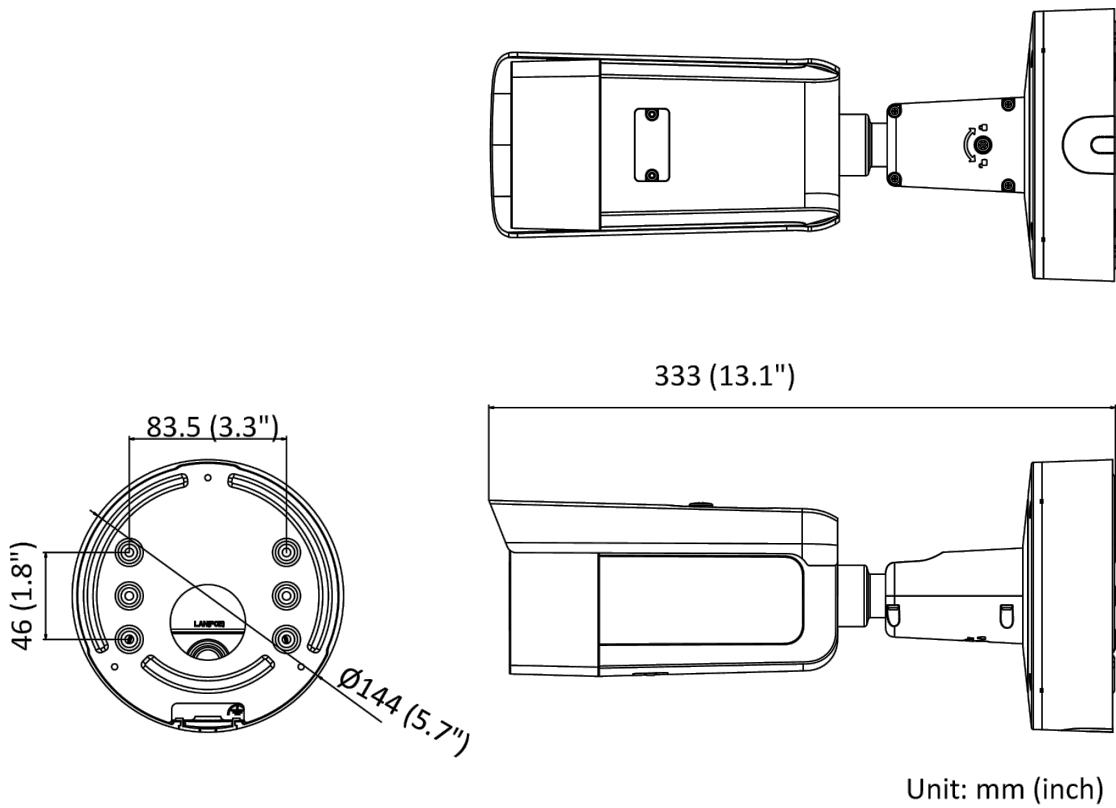

## Specifications

Camera	
Image Sensor	1/1.8" Progressive Scan CMOS
Minimum Illumination	0.003 Lux @ (f/1.6, AGC on), 0 Lux with IR on
Shutter Speed	1/3 s to 1/100,000 s
Slow Shutter	Yes
P/N	P/N
Wide Dynamic Range	120 dB
Day/Night	ICR Cut
Angle Adjustment	Pan: 0° to 355°, tilt: 0° to 90°, rotate: 0° to 360°
Flash Memory	8 GB
RAM	1 GB
Lens	
Iris Type	Auto-Iris
Lens Mount	Ø14
Lens Type and FOV	2.7 mm to 13.5 mm: horizontal FOV 108.1° to 45.5°, vertical FOV 58.4° to 25.7°, diagonal FOV 127.3° to 52.1°
Aperture	f/1.6
DORI	
DORI	D: 86 m, O: 34 m, R: 17 m, I: 8 m
Illuminator	
IR Range	Up to 197 ft (60 m)
Wavelength	850 nm
Video	
Maximum Resolution	3840 × 2160
Main Stream	50 Hz: 20 fps (3840 × 2160, 3072 × 1728) 25 fps (2688 × 1520, 1920 × 1080, 1280 × 720) 60 Hz: 20 fps (3840 × 2160, 3072 × 1728) 30 fps (2688 × 1520, 1920 × 1080, 1280 × 720)
Sub-Stream	50 Hz: 25 fps (640 × 480, 640 × 360, 320 × 240) 60 Hz: 30 fps (640 × 480, 640 × 360, 320 × 240)
Third Stream	50 Hz: 15 fps (1280 × 720, 640 × 480, 640 × 360, 320 × 240) 60 Hz: 15 fps (1280 × 720, 640 × 480, 640 × 360, 320 × 240)
Fourth Stream	50 Hz: 15 fps (1280 × 720, 640 × 480, 640 × 360, 320 × 240) 60 Hz: 15 fps (1280 × 720, 640 × 480, 640 × 360, 320 × 240) *Fourth stream is supported under certain settings.
Video Bit Rate	32 Kbps to 16 Mbps
Video Compression	Main stream: H.265/H.264/H.264+/H.265+ Sub-stream: H.265/H.264/MJPEG Third stream: H.265/H.264 Fourth stream: H.265/H.264/MJPEG
H.264 Type	Baseline Profile/Main Profile/High Profile
H.265 Type	Main Profile
H.264+	Main stream supports

## Available Model

PCI-B18Z2S (2.7 mm to 13.5 mm)

**Dimensions**

**Accessories**

NOT INCLUDED	
<b>PM-LPR</b> Pendent Mount	<b>CM1</b> Corner Mount

Distributed by

**HIKVISION®****Headquarters**

No.555 Qianmo Road, Binjiang District,  
Hangzhou 310051, China  
T +86-571-8807-5998  
overseasbusiness@hikvision.com